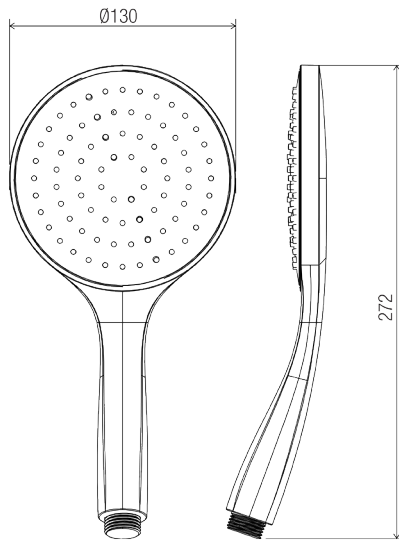

DIMENSIONS

INDICATIVE IMAGE

STREAMJET™ XL HANDPIECE

Product Code - Finish

- HP 130 MB – Matte Black

Features

- ABS 130 mm extra large single function shower
- Concentric full pattern spray
- Rub-clean spray diffuser
- Matte Black finish

Compliance

- Watermark AS 3662 WMKT 21147
- 3 Star - 9 L/min as per WELS licence number 0046
- To achieve the WELS 3 Star rating, this product must be installed with a Con-Serv wall outlet component

Warranty