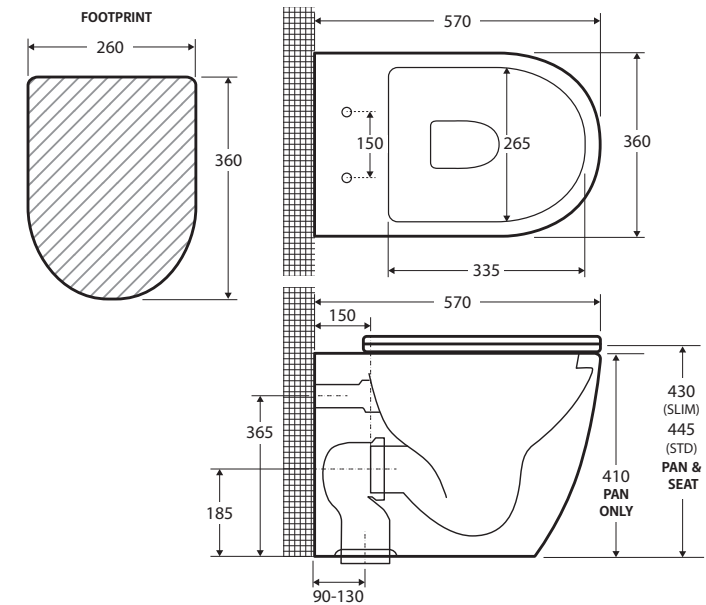

Koko Matte Black

WALL-FACED TOILET

Features

- Rimless hygienic flush
- Matte black finish
- Concealed pan for easy cleaning
- Matte black quick release, soft close seat
- Available as P-Trap or S-Trap
- Stainless steel hinges
- Includes floor mounting screws
- **WELS 4 Star rated, 4.5L/3.3L (3.3L average flush) when used with R&T cistern**

Cistern and flush buttons required (sold separately)

Available in

P-Trap
Pan & Seat

K002376MB-PS

S-Trap
Pan & Seat

K002376MBA-PS

Cleaning & Care

- The toilet seat may be removed for cleaning - depress the quick release buttons and lift up.
- Clean only with a soft cloth or sponge using warm water and mild soap or detergent. Do not use any abrasive cleaning materials.
- Do not use any solvents or corrosive liquids.
- Note that use of clip-on deodorisers will affect flushing performance on rimless suites.

We aim to ensure that specifications are correct at the time of publication. All measurements are shown in millimetres. For ceramic products, please allow +/- 10 mm tolerance for manufacturing variance. Always use measurements of actual product received for final specification as the technical drawing may contain differences. Due to printing limitations, physical colour may vary from the image shown. Fienza reserves the right to make modifications without prior notice.