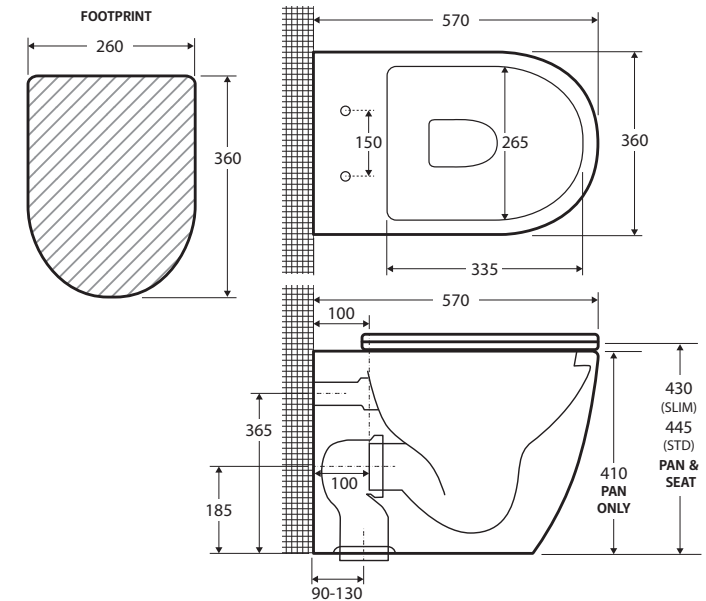

Available in

P-Trap
Pan & Seat

K002376MWU-PS

P-Trap
R&T

K002376MWU-RT

P-Trap
Geberit Sigma

K002376MWU-GE

P-Trap
Geberit Kappa

K002376MWU-GK

S-Trap
Pan & Seat

K002376MWU-PS

S-Trap
R&T

K002376MWU-RT

S-Trap
Geberit Sigma

K002376MWU-GE

S-Trap
Geberit Sigma

K002376MWU-GK

Cleaning & Care

- The toilet seat may be removed for cleaning - depress the quick release buttons and lift up.
- Clean only with a soft cloth or sponge using warm water and mild soap or detergent. Do not use any abrasive cleaning materials.
- Do not use any solvents or corrosive liquids.
- Note that use of clip-on deodorisers will affect flushing performance on rimless suites.

We aim to ensure that specifications are correct at the time of publication. All measurements are shown in millimetres. For ceramic products, please allow +/- 10 mm tolerance for manufacturing variance. Always use measurements of actual product received for final specification as the technical drawing may contain differences. Due to printing limitations, physical colour may vary from the image shown. Fienza reserves the right to make modifications without prior notice.