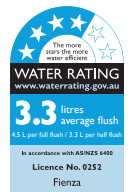

We aim to ensure that specifications are correct at the time of publication. All measurements are shown in millimetres. For ceramic products, please allow +/- 10 mm tolerance for manufacturing variance. Always use measurements of actual product received for final specification as the technical drawing may contain differences. Due to printing limitations, physical colour may vary from the image shown. Fienza reserves the right to make modifications without prior notice.