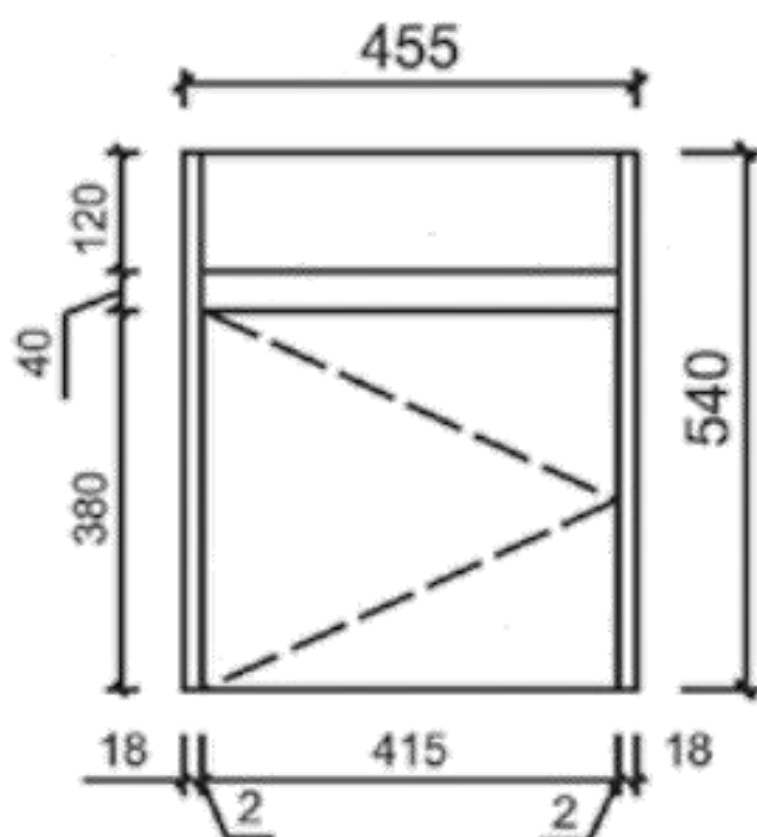

Emerald Collection

Brant Wall Hung

Code: CAWH17-465

Features:

- Overall Length: 465mm
- Overall Depth : 260mm
- With ceramic top only
- Soft-closing doors
- Gloss white exterior
- Bevel-grip finger pull

CAWH17-465

End view