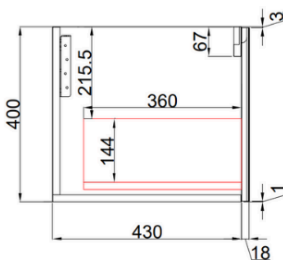

Aulic

Diamond Collection

CALDER WALL

HUNG 1200mm

Code: CAWH44-1200

Front View

Side View

Features