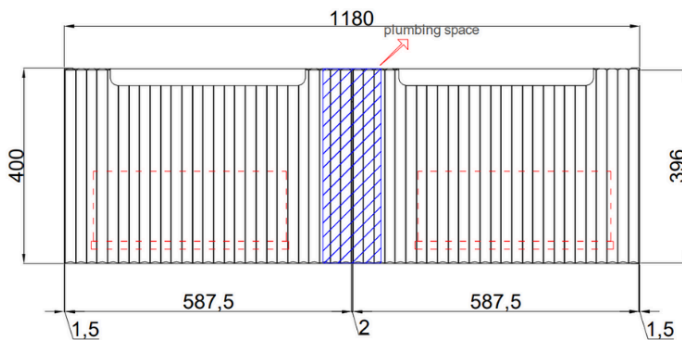

Aulic

Diamond Collection

CALDER WALL

HUNG 1200mm

Code: CAWH44-1200

Front View

Side View

Features

- All-drawers model with Thermo laminated Wave Groove (front) Wood-grain front finish
- Drawer organisers included
- L-rail designed finger pull
- Premium graphite interior
- Hettich InnoTech Atira premium runners