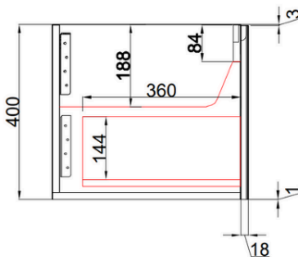

Aulic

Diamond Collection

CALDER WALL

HUNG 1800mm

Code: CAWH44-1800

Front View

Side View

Features