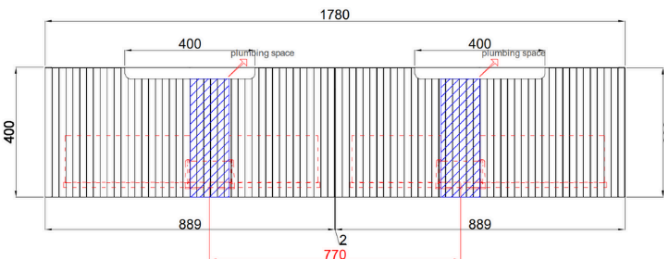

Aulic

Diamond Collection

CALDER WALL

HUNG 1800mm

Code: CAWH44-1800

Front View

Side View

Features

- All-drawers model with Thermo laminated Wave Groove (front) Wood-grain front finish
- Drawer organisers included
- L-rail designed finger pull
- Premium graphite interior
- Hettich InnoTech Atira premium runners