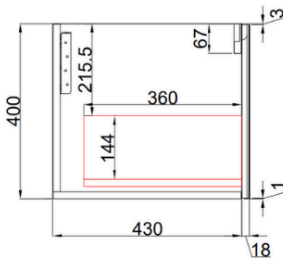

Aulic

Diamond Collection

CALDER WALL

HUNG 600mm

Code: CAWH44-600

Front View

Side View

Features