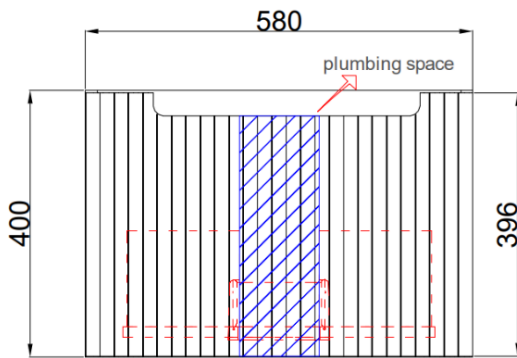

Aulic

Diamond Collection

CALDER WALL

HUNG 600mm

Code: CAWH44-600

Front View

Side View

Features