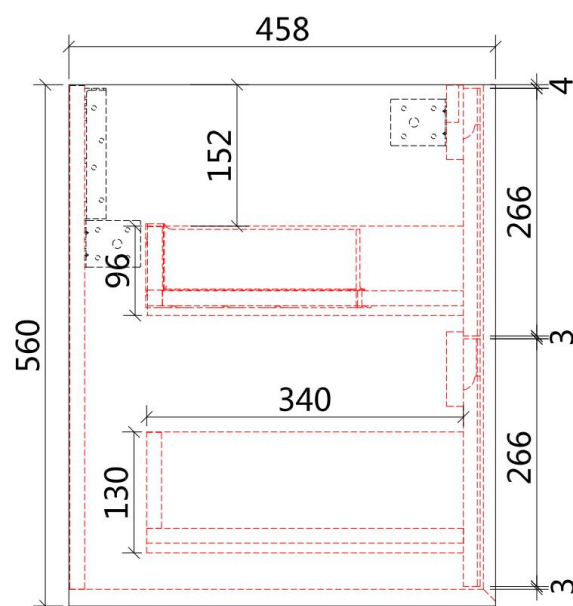

## FLAUTO WALL HUNG

Code: CAWH50-1200

### Features:

- All-drawers model
- Premium-grade, durable timber plywood
- Contemporary Strata in matte white polyurethane finish
- Hettich Quadro S full extension, soft close drawer runners
- Minimalist L-rail design finger pull drawers
- Drawer Organiser included
- Premium graphite interior