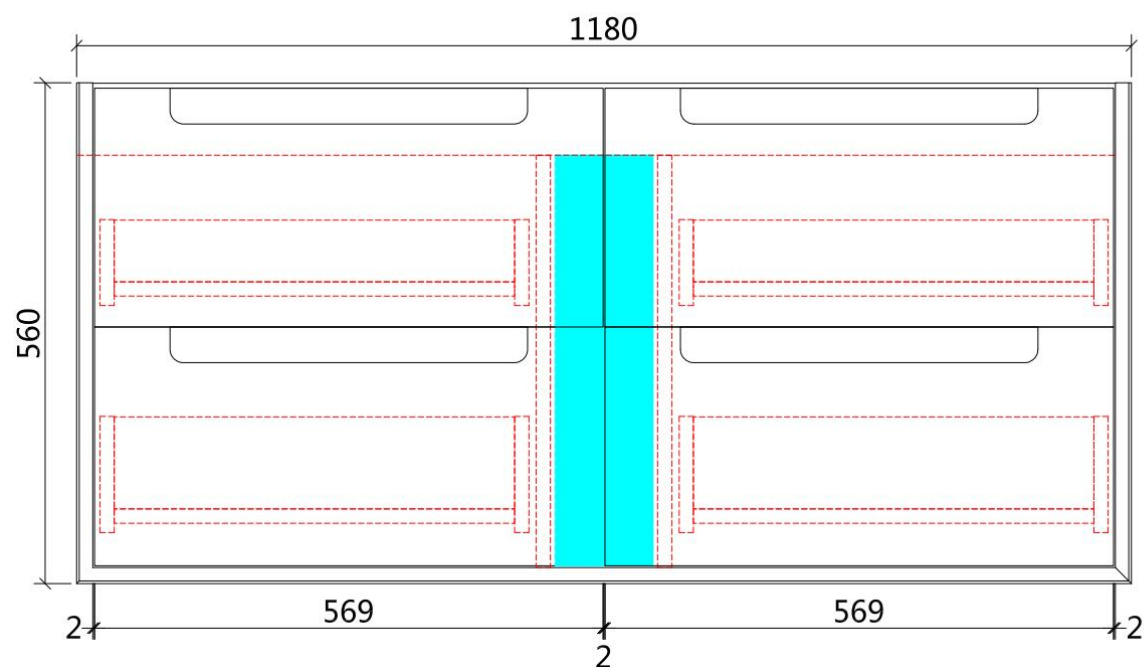

## FLAUTO WALL HUNG

Code: CAWH50-1200

### Features:

- All-drawers model
- Premium-grade, durable timber plywood
- Contemporary Strata in matte white polyurethane finish
- Hettich Quadro S full extension, soft close drawer runners
- Minimalist L-rail design finger pull drawers
- Drawer Organiser included
- Premium graphite interior