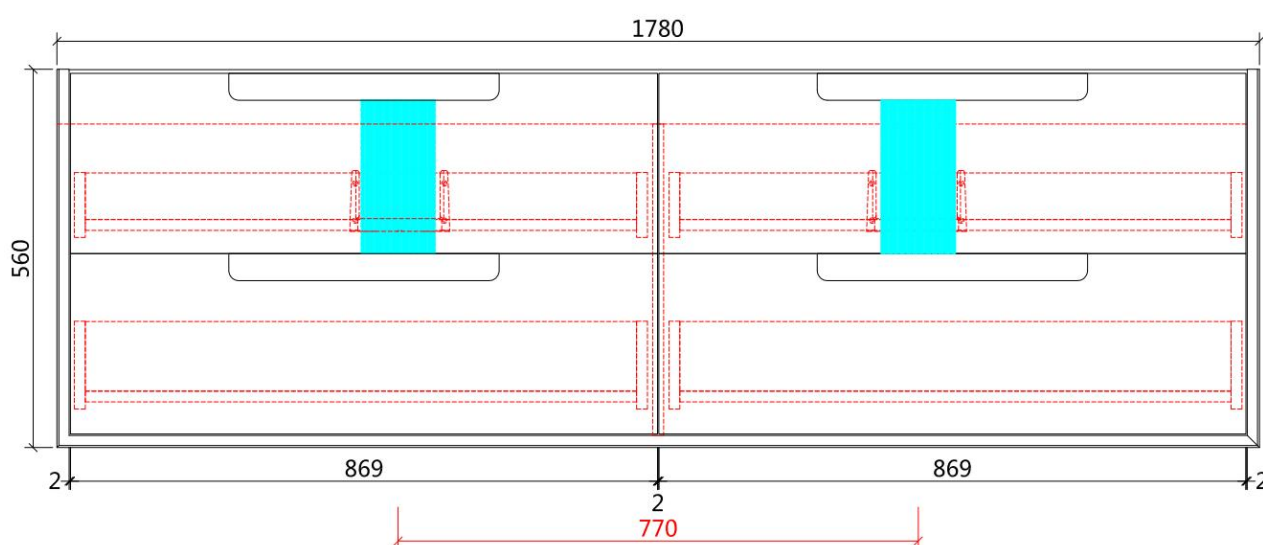

## FLAUTO WALL HUNG

Code: CAWH50-1800

### Features:

- All-drawers model
- Premium-grade, durable timber plywood
- Contemporary Strata in matte white polyurethane finish
- Hettich Quadro S full extension, soft close drawer runners
- Minimalist L-rail design finger pull drawers
- Drawer Organiser included
- Premium graphite interior