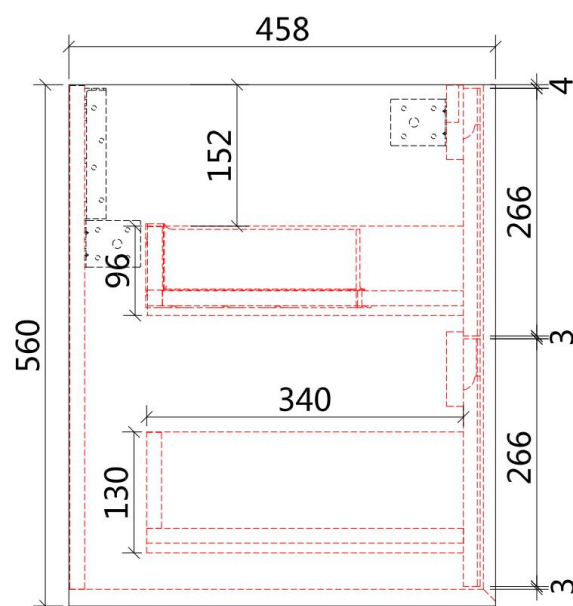

## FLAUTO WALL HUNG

Code: CAWH50-1800