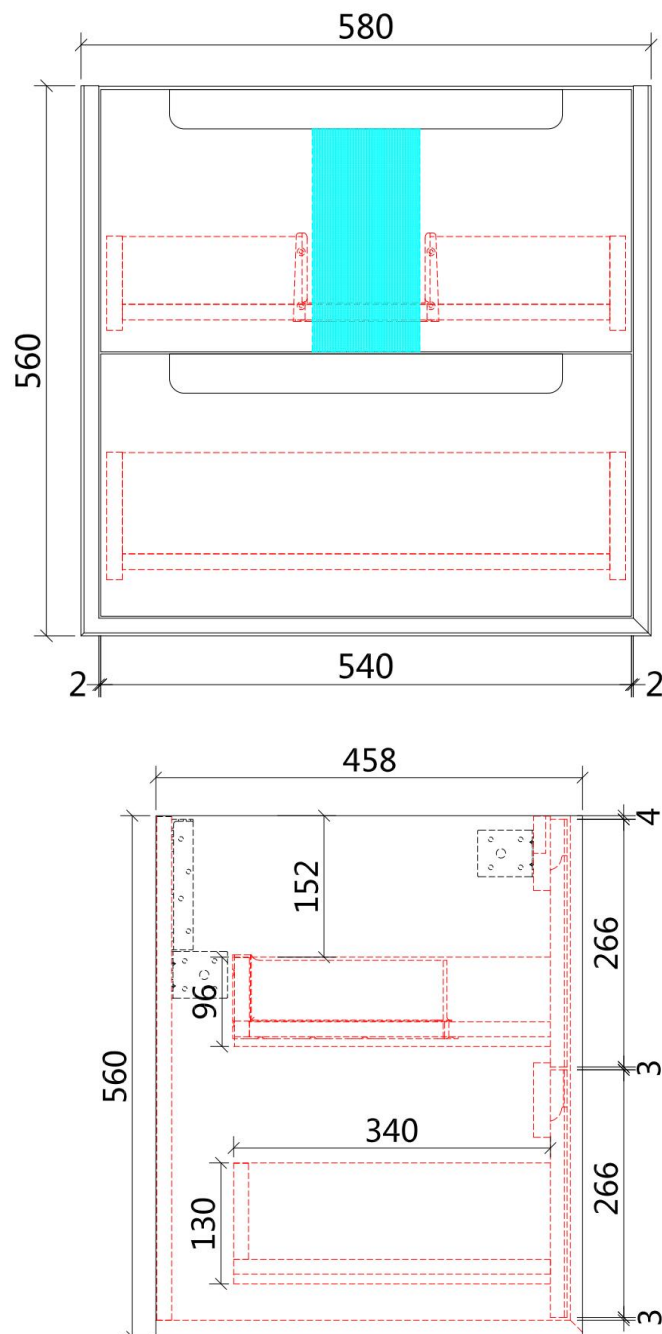

FLAUTO WALL HUNG

Code: CAWH50-600

Features:

- All-drawers model
- Premium-grade, durable timber plywood
- Contemporary Strata in matte white polyurethane finish
- Hettich Quadro S full extension, soft close drawer runners
- Minimalist L-rail design finger pull drawers
- Drawer Organiser included
- Premium graphite interior