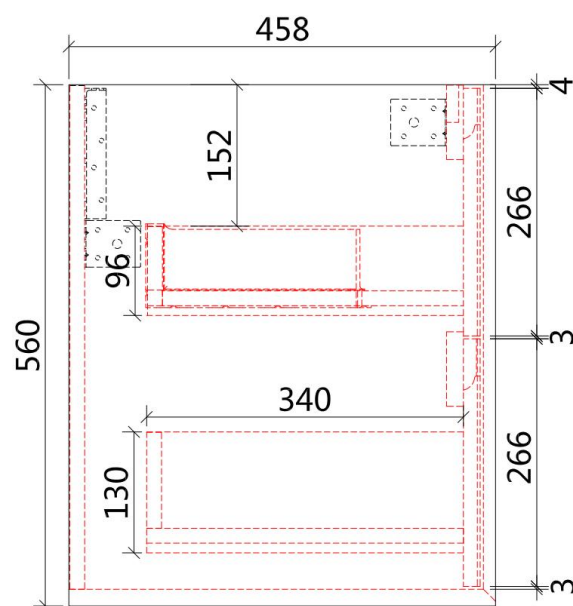

## FLAUTO WALL HUNG

Code: CAWH50-750

### Features:

- All-drawers model
- Premium-grade, durable timber plywood
- Contemporary Strata in matte white polyurethane finish
- Hettich Quadro S full extension, soft close drawer runners
- Minimalist L-rail design finger pull drawers
- Drawer Organiser included
- Premium graphite interior