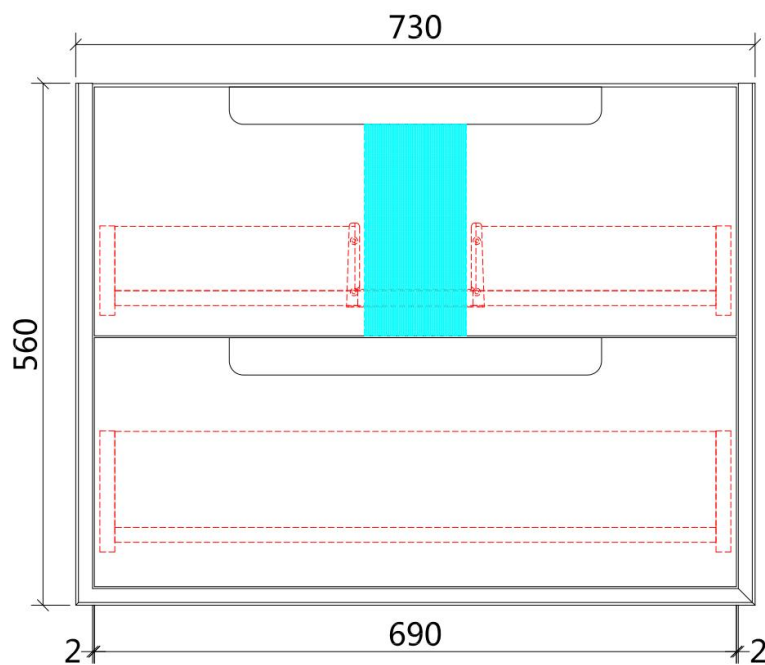

## FLAUTO WALL HUNG

Code: CAWH50-750

### Features:

- All-drawers model
- Premium-grade, durable timber plywood
- Contemporary Strata in matte white polyurethane finish
- Hettich Quadro S full extension, soft close drawer runners
- Minimalist L-rail design finger pull drawers
- Drawer Organiser included
- Premium graphite interior