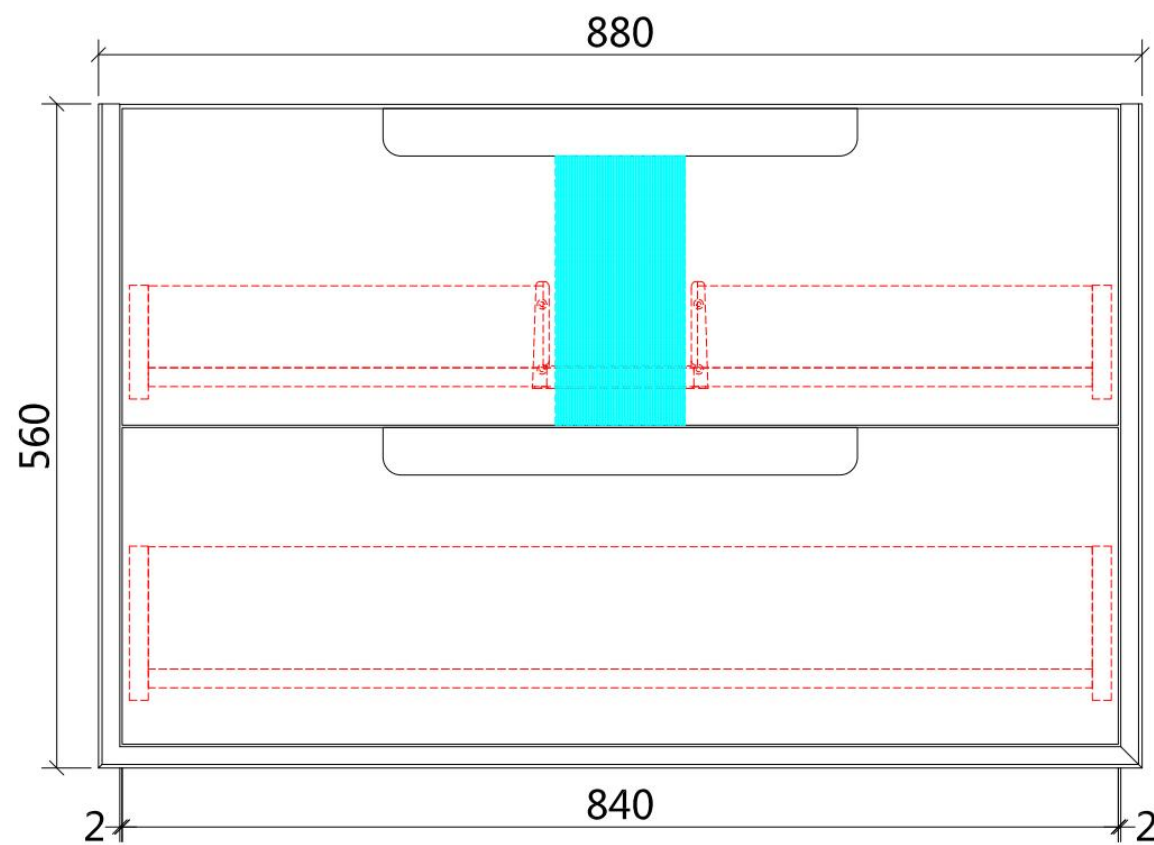

FLAUTO WALL HUNG

Features:

- All-drawers model
- Premium-grade, durable timber plywood
- Contemporary Strata in matte white polyurethane finish
- Hettich Quadro S full extension, soft close drawer runners
- Minimalist L-rail design finger pull drawers
- Drawer Organiser included
- Premium graphite interior