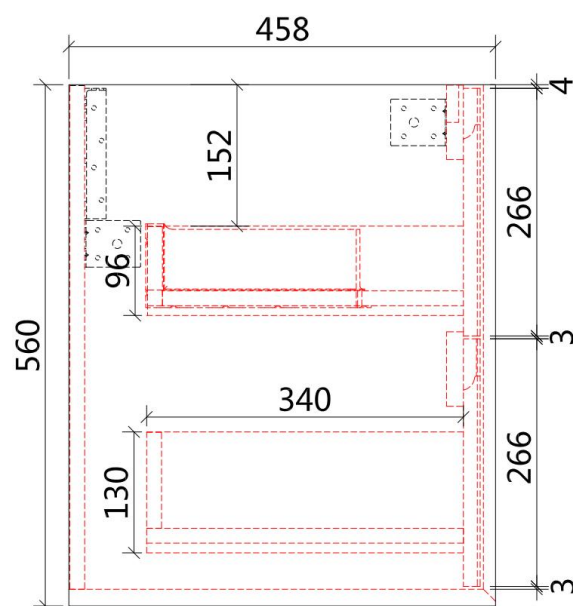

FLAUTO WALL HUNG

Features:

- All-drawers model
- Premium-grade, durable timber plywood
- Contemporary Strata in matte white polyurethane finish
- Hettich Quadro S full extension, soft close drawer runners
- Minimalist L-rail design finger pull drawers
- Drawer Organiser included
- Premium graphite interior