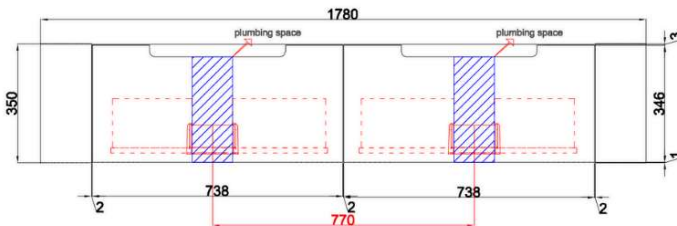

Aulic

Diamond Collection

HAMILTON WALL

HUNG 1800mm

Code: CAWH39-1800

Front View

Side View

Features

- All-drawers model with curved feature ends
- V-Groove polyurethane matte white finish
- Drawer organisers included
- L-rail designed finger pull
- Premium graphite interior
- Hettich InnoTech Atira premium runners