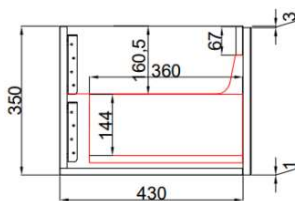

Aulic

Diamond Collection

HAMILTON WALL

HUNG 1800mm

Code: CAWH39-1800

Front View

Side View

Features