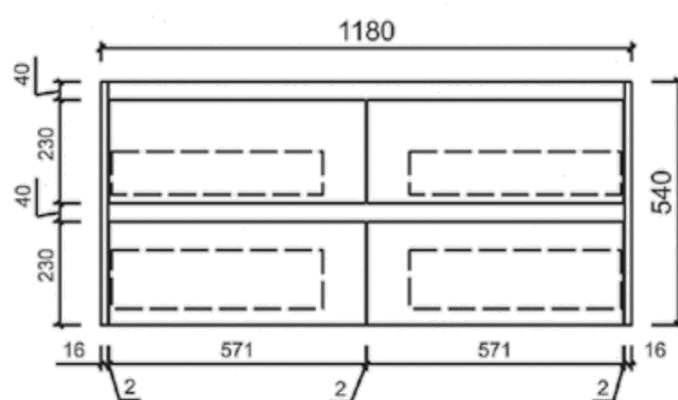

Aulic

Emerald Collection

Max Wall Hung

Code: CAWH10

Features:

- Overall Length: from 600mm to 1800mm
- Overall Depth : 460mm
- With ceramic top, flat stone top and stone top
With undermount basin
- Soft-closing drawers
- Premium graphite interior
- Bevel-grip finger pull

CAWH10-600

CAWH10-750

CAWH10-900

CAWH10-1200

CAWH10-1500S

CAWH10-1500D

CAWH10-1800D

End view