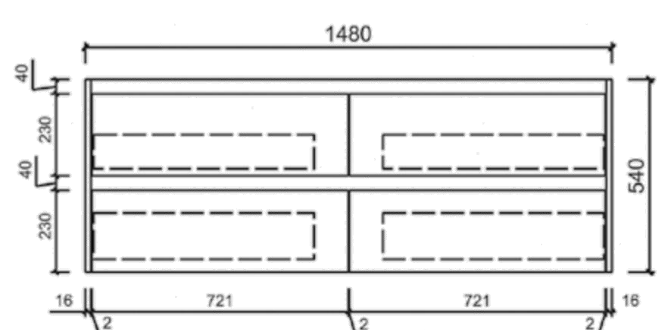

Aulic

Emerald Collection

Max Wall Hung

Code: CAWH10

Features:

- Overall Length: from 600mm to 1800mm
- Overall Depth : 460mm
- With ceramic top, flat stone top and stone top
With undermount basin
- Soft-closing drawers
- Premium graphite interior
- Bevel-grip finger pull

CAWH10-600

CAWH10-750

CAWH10-900

CAWH10-1200

CAWH10-1500S

CAWH10-1500D

CAWH10-1800D

End view