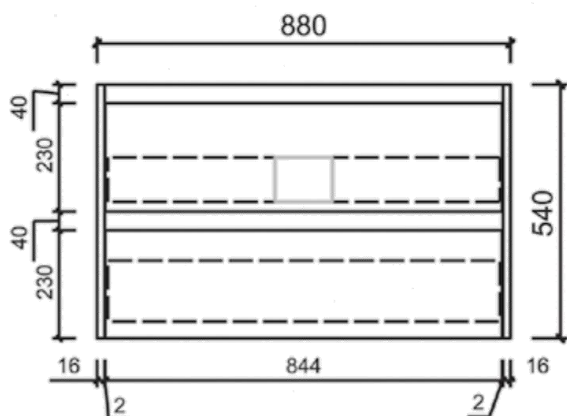

Aulic

Emerald Collection

Max Wall Hung

Code: CAWH10

Features:

- Overall Length: from 600mm to 1800mm
- Overall Depth : 460mm
- With ceramic top, flat stone top and stone top
With undermount basin
- Soft-closing drawers
- Premium graphite interior
- Bevel-grip finger pull

CAWH10-600

CAWH10-750

CAWH10-900

CAWH10-1200

CAWH10-1500S

CAWH10-1500D

CAWH10-1800D

End view