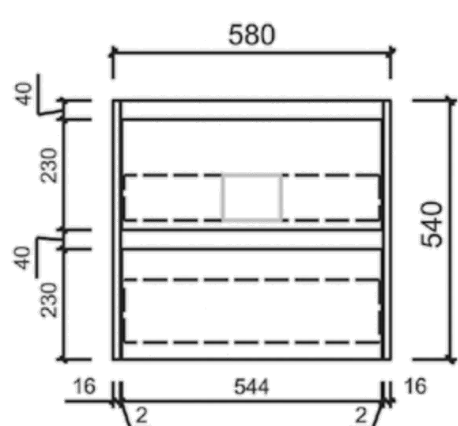

Aulic

Emerald Collection

Max Wall Hung

Code: CAWH10

Features:

- Overall Length: from 600mm to 1800mm
- Overall Depth : 460mm
- With ceramic top, flat stone top and stone top
With undermount basin
- Soft-closing drawers
- Premium graphite interior
- Bevel-grip finger pull

CAWH10-600

CAWH10-750

CAWH10-900

CAWH10-1200

CAWH10-1500S

CAWH10-1500D

CAWH10-1800D

End view