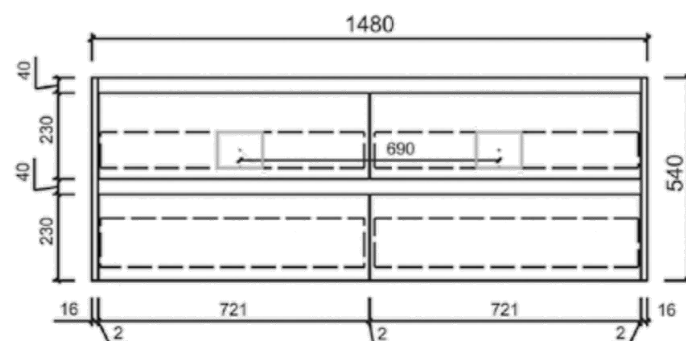

Aulic

Emerald Collection

Max Wall Hung

Code: CAWH10

Features:

- Overall Length: from 600mm to 1800mm
- Overall Depth : 460mm
- With ceramic top, flat stone top and stone top
With undermount basin
- Soft-closing drawers
- Premium graphite interior
- Bevel-grip finger pull

CAWH10-600

CAWH10-750

CAWH10-900

CAWH10-1200

CAWH10-1500S

CAWH10-1500D

CAWH10-1800D

End view