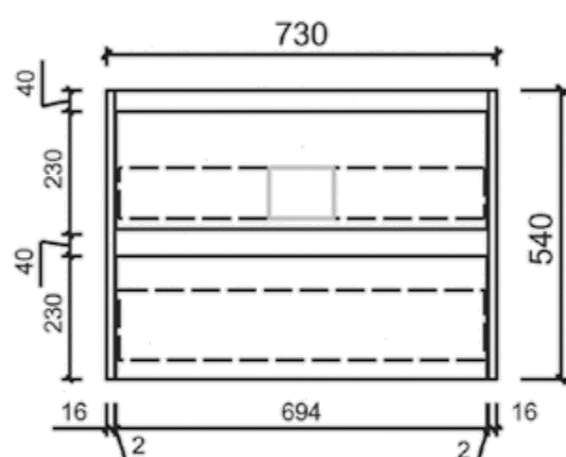

Aulic

Emerald Collection

Max Wall Hung

Code: CAWH10

Features:

- Overall Length: from 600mm to 1800mm
- Overall Depth : 460mm
- With ceramic top, flat stone top and stone top
With undermount basin
- Soft-closing drawers
- Premium graphite interior
- Bevel-grip finger pull

CAWH10-600

CAWH10-750

CAWH10-900

CAWH10-1200

CAWH10-1500S

CAWH10-1500D

CAWH10-1800D

End view