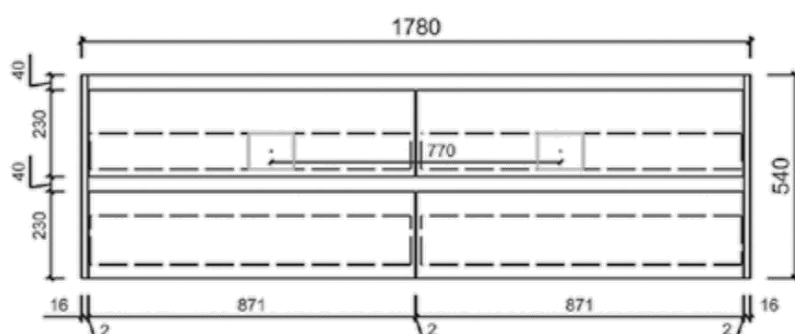

Aulic

Emerald Collection

Max Wall Hung

Code: CAWH10

Features:

- Overall Length: from 600mm to 1800mm
- Overall Depth : 460mm
- With ceramic top, flat stone top and stone top
With undermount basin
- Soft-closing drawers
- Premium graphite interior
- Bevel-grip finger pull

CAWH10-600

CAWH10-750

CAWH10-900

CAWH10-1200

CAWH10-1500S

CAWH10-1500D

CAWH10-1800D

End view