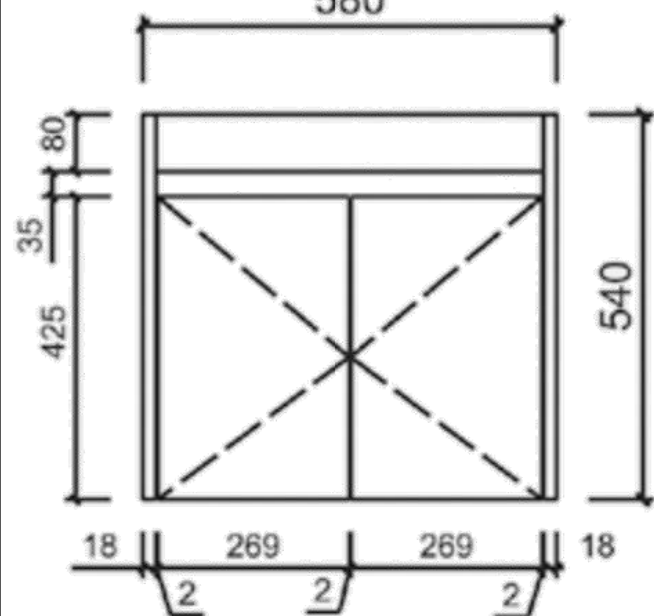

Aulic

Emerald Collection

Maya Wall Hung

Code: CAWH22

Features:

- Overall Length: from 600mm to 900mm
- Overall Depth : 360mm
- With ceramic top only
- Soft-closing drawers and doors
- Full extention drawers
- Premium gloss exterior
- Bevel-grip finger pull

CAWH22-600

580

CAWH22-750

730

CAWH22-900

880

End view