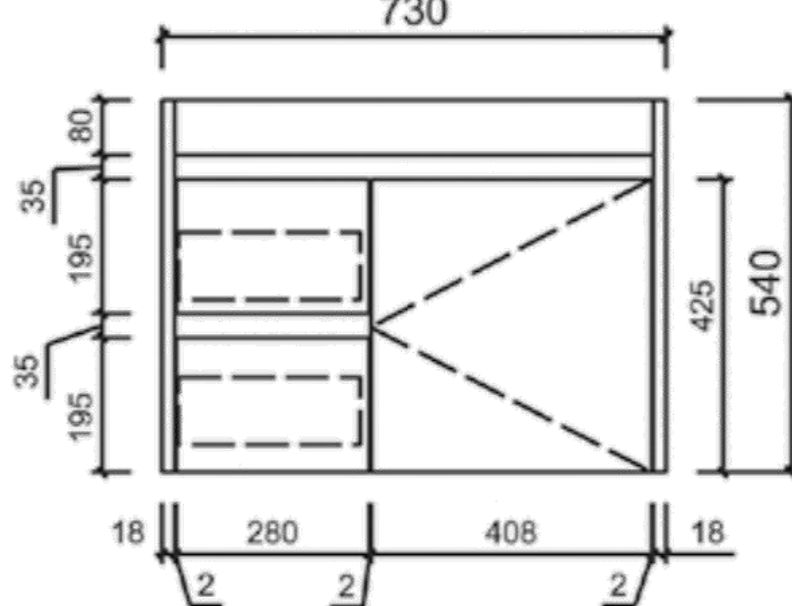

Aulic

Emerald Collection

Maya Wall Hung

Code: CAWH22

Features:

- Overall Length: from 600mm to 900mm
- Overall Depth : 360mm
- With ceramic top only
- Soft-closing drawers and doors
- Full extention drawers
- Premium gloss exterior
- Bevel-grip finger pull

CAWH22-600

580

CAWH22-750

730

CAWH22-900

880

End view