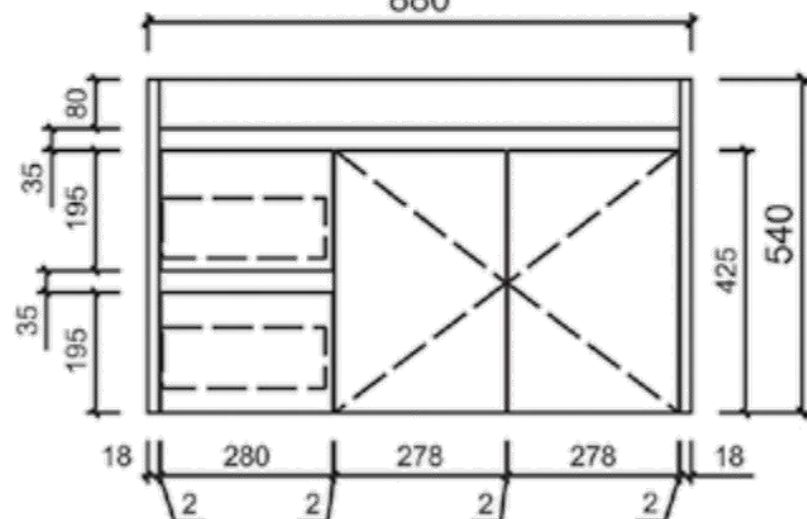

Aulic

Emerald Collection

Maya Wall Hung

Code: CAWH22

Features:

- Overall Length: from 600mm to 900mm
- Overall Depth : 360mm
- With ceramic top only
- Soft-closing drawers and doors
- Full extention drawers
- Premium gloss exterior
- Bevel-grip finger pull

CAWH22-600

580

CAWH22-750

730

CAWH22-900

880

End view