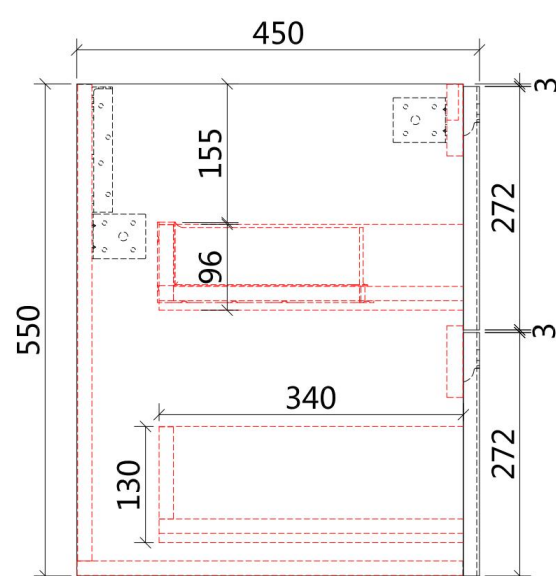

NEVA WALL HUNG

Code: CAWH49-750

Features:

- All-drawers model
- Premium-grade, durable timber plywood
- Contemporary Strata in matte white polyurethane finish
- Hettich Quadro S full extension, soft close drawer runners
- Minimalist L-rail design finger pull drawers
- Drawer Organiser included
- Premium graphite interior