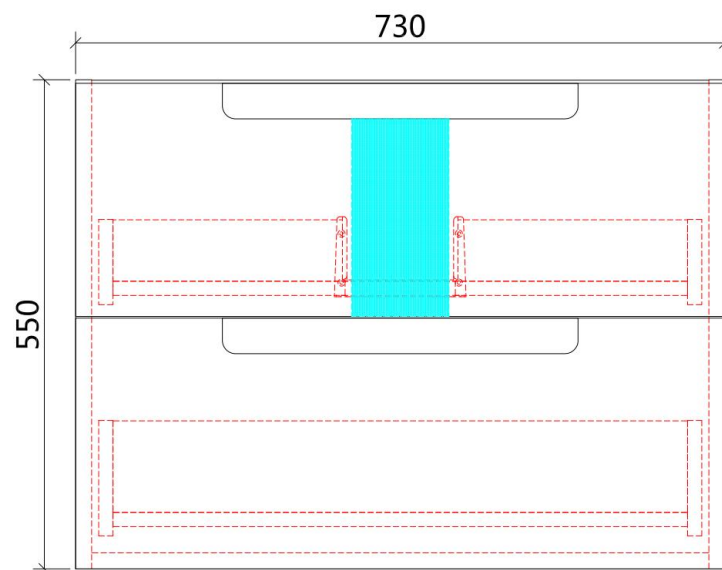

NEVA WALL HUNG

Code: CAWH49-750

Features:

- All-drawers model
- Premium-grade, durable timber plywood
- Contemporary Strata in matte white polyurethane finish
- Hettich Quadro S full extension, soft close drawer runners
- Minimalist L-rail design finger pull drawers
- Drawer Organiser included
- Premium graphite interior