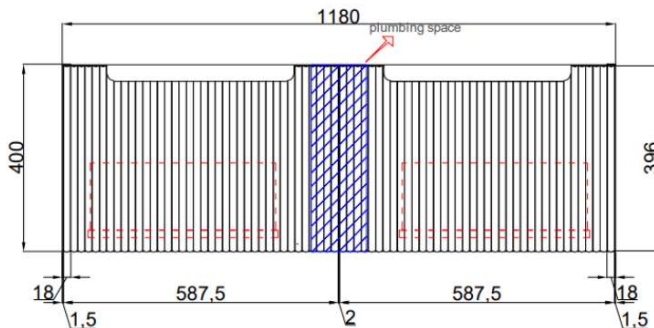

Aulic

Diamond Collection

PERLA WALL HUNG

1200mm

Code: CAWH43-1200

Front View

Side View

Features

- All-drawers model with Thermo laminated V-Groove (front) matte white finish
- Drawer organisers included
- L-rail designed finger pull
- Premium graphite interior
- Hettich InnoTech Aтира premium runners