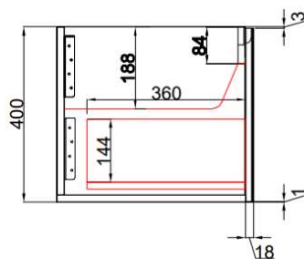

Aulic

Diamond Collection

PERLA WALL HUNG

1200mm

Code: CAWH43-1200

Front View

Side View

Features