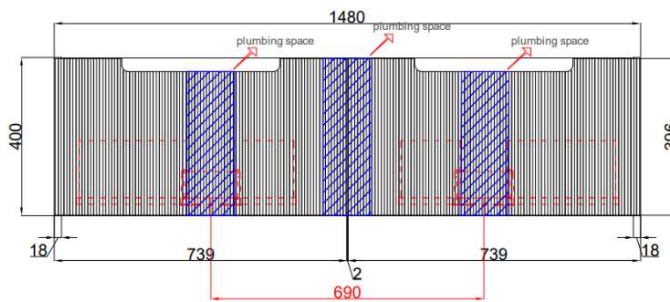

Aulic

Diamond Collection

PERLA WALL HUNG

1500mm

Code: CAWH43-1500

Front View

Side View

Features

- All-drawers model with Thermo laminated V-Groove (front) matte white finish
- Drawer organisers included
- L-rail designed finger pull
- Premium graphite interior
- Hettich InnoTech Aтира premium runners