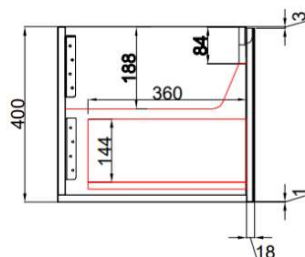

Aulic

Diamond Collection

PERLA WALL HUNG

1500mm

Code: CAWH43-1500

Front View

Side View

Features

- All-drawers model with Thermo laminated V-Groove (front) matte white finish
- Drawer organisers included
- L-rail designed finger pull
- Premium graphite interior
- Hettich InnoTech Aтира premium runners