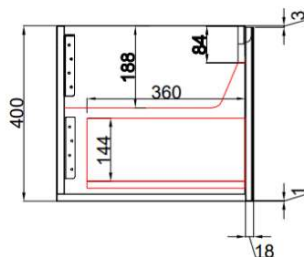

Aulic

Diamond Collection

PERLA WALL HUNG

1800mm

Code: CAWH43-1800

Front View

Side View

Features