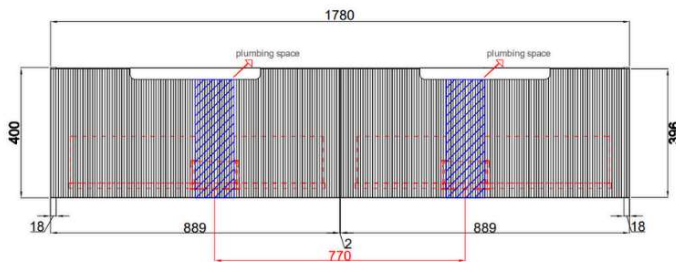

Aulic

Diamond Collection

PERLA WALL HUNG

1800mm

Code: CAWH43-1800

Front View

Side View

Features

- All-drawers model with Thermo laminated V-Groove (front) matte white finish
- Drawer organisers included
- L-rail designed finger pull
- Premium graphite interior
- Hettich InnoTech Aтира premium runners