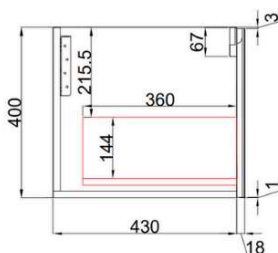

Aulic

Diamond Collection

PERLA WALL HUNG

600mm

Code: CAWH43-600

Front View

Side View

Features