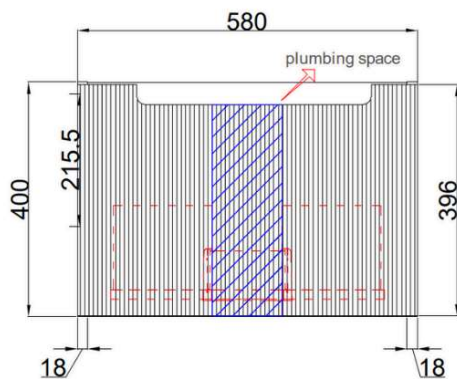

Aulic

Diamond Collection

PERLA WALL HUNG

600mm

Code: CAWH43-600

Front View

Side View

Features

- All-drawers model with Thermo laminated V-Groove (front) matte white finish
- Drawer organisers included
- L-rail designed finger pull
- Premium graphite interior
- Hettich InnoTech Aтира premium runners