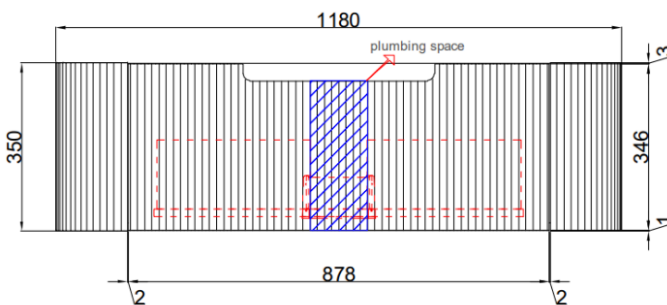

Aulic

Diamond Collection

PETRA WALL HUNG

1200mm

Code: CAWH40-1200

Front View

Side View

Features

- All-drawers model with curved feature ends
- V-Groove polyurethane matte white finish
- Drawer organisers included
- L-rail designed finger pull
- Premium graphite interior
- Hettich InnoTech Atira premium runners