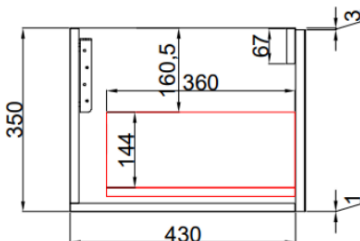

Aulic

Diamond Collection

PETRA WALL HUNG

1200mm

Code: CAWH40-1200

Front View

Side View

Features