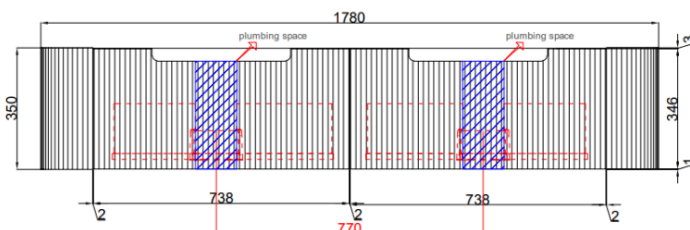

Aulic

Diamond Collection

PETRA WALL HUNG

1800mm

Code: CAWH40-1800

Front View

Side View

Features

- All-drawers model with curved feature ends
- V-Groove polyurethane matte white finish
- Drawer organisers included
- L-rail designed finger pull
- Premium graphite interior
- Hettich InnoTech Atira premium runners