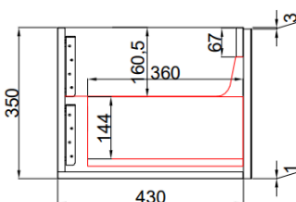

Aulic

Diamond Collection

PETRA WALL HUNG

1800mm

Code: CAWH40-1800

Front View

Side View

Features