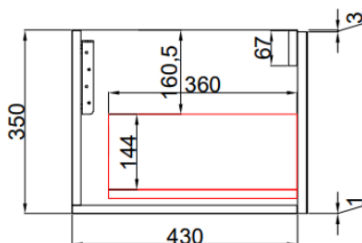

Aulic

Diamond Collection

PETRA WALL HUNG

750mm

Code: CAWH40-750

Front View

Side View

Features