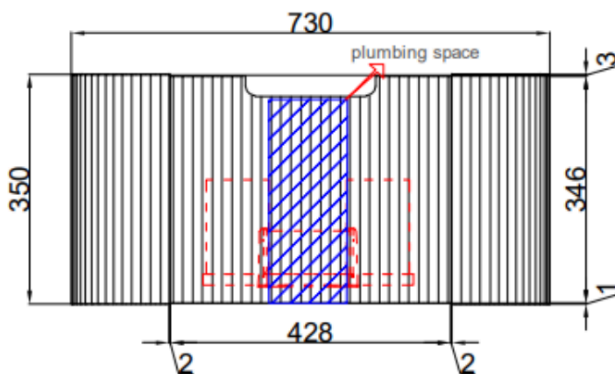

Aulic

Diamond Collection

PETRA WALL HUNG

750mm

Code: CAWH40-750

Front View

Side View

Features

- All-drawers model with curved feature ends
- V-Groove polyurethane matte white finish
- Drawer organisers included
- L-rail designed finger pull
- Premium graphite interior
- Hettich InnoTech Atira premium runners