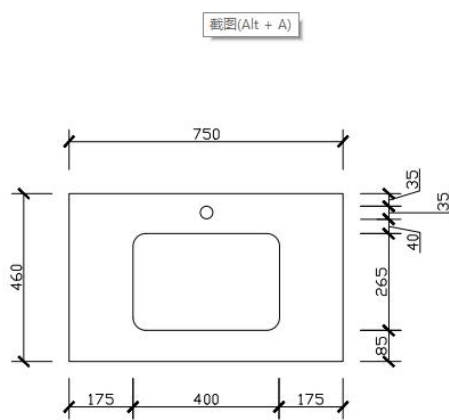

Aulic

Pure Code: ST56

Features:

- Stone top with undermount basin
- Available from 600mm to 1800mm

ST-600

ST-1500S

ST-750

ST-1500D