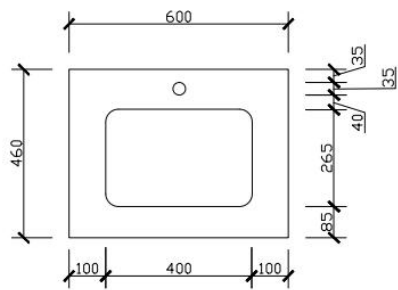

Aulic

Pure Code: ST56

Features:

- Stone top with undermount basin
- Available from 600mm to 1800mm

ST-600

ST-1500S

ST-750

ST-1500D