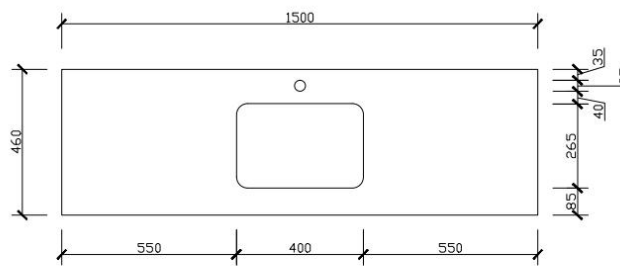

Aulic

Pure Code: ST56

Features:

- Stone top with undermount basin
- Available from 600mm to 1800mm

ST-600

ST-1500S

ST-750

ST-1500D

ST-900

ST-1800D

ST-1200