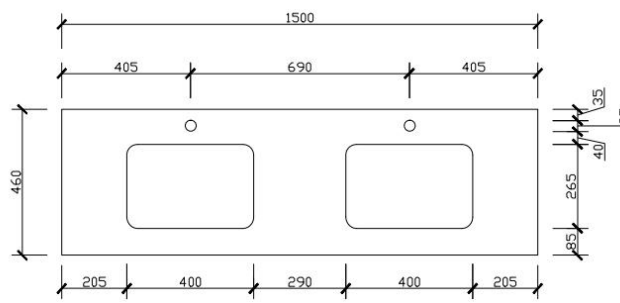

Aulic

Pure Code: ST56

Features:

- Stone top with undermount basin
- Available from 600mm to 1800mm

ST-600

ST-1500S

ST-750

ST-1500D

ST-900

ST-1800D

ST-1200