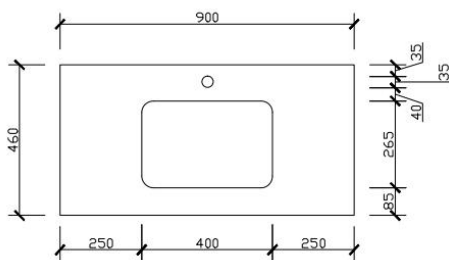

Aulic

Pure Code: ST56

Features:

- Stone top with undermount basin
- Available from 600mm to 1800mm

ST-600

ST-750

ST-900

ST-1200