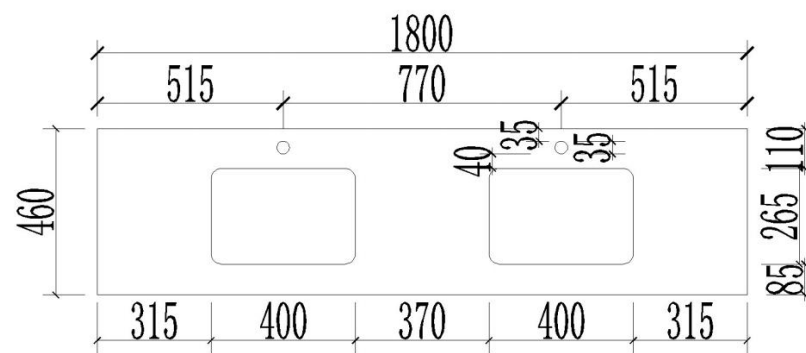

Aulic

Pure Code: ST56

Features:

- Stone top with undermount basin
- Available from 600mm to 1800mm

ST-600

ST-1500S

ST-750

ST-1500D

ST-900

ST-1800D

ST-1200