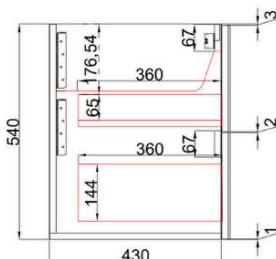

TUSCANA WALL

HUNG 1800mm

Code: CAWH42-1800

Front View

Side View

Features

- All-drawers model with Thermo laminated Wave Groove (front) Wood-grain front finish
- Drawer organisers included
- L-rail designed finger pull
- Premium graphite interior
- Hettich InnoTech Aтира premium runners