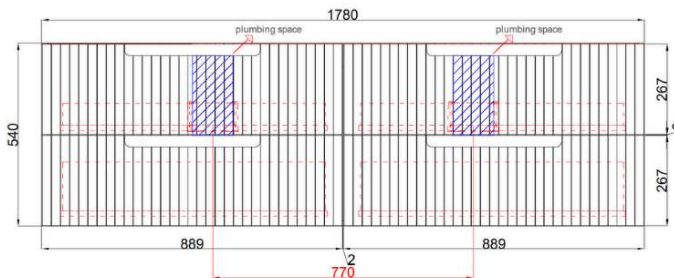

TUSCANA WALL

HUNG 1800mm

Code: CAWH42-1800

Front View

Side View

Features

- All-drawers model with Thermo laminated Wave Groove (front) Wood-grain front finish
- Drawer organisers included
- L-rail designed finger pull
- Premium graphite interior
- Hettich InnoTech Aтира premium runners