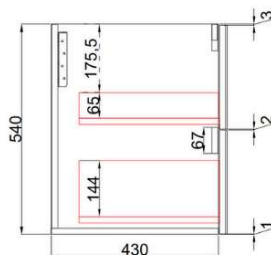

TUSCANA WALL HUNG 600mm

Code: CAWH42-600

Front View

Side View

Features

- All-drawers model with Thermo laminated Wave Groove (front) Wood-grain front finish
- Drawer organisers included
- L-rail designed finger pull
- Premium graphite interior
- Hettich InnoTech Aтира premium runners