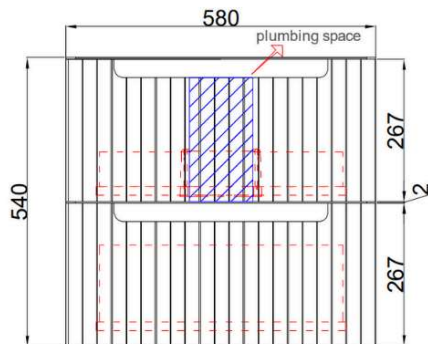

TUSCANA WALL HUNG 600mm

Code: CAWH42-600

Front View

Side View

Features

- All-drawers model with Thermo laminated Wave Groove (front) Wood-grain front finish
- Drawer organisers included
- L-rail designed finger pull
- Premium graphite interior
- Hettich InnoTech Aтира premium runners