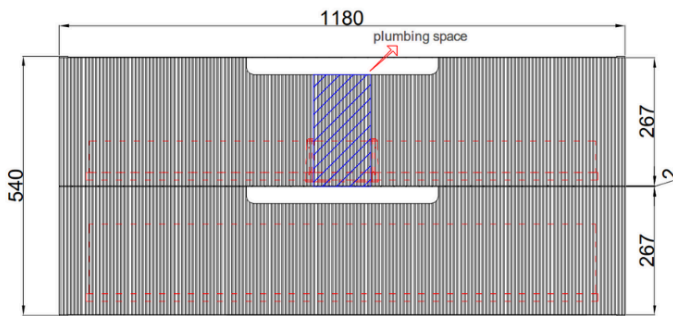

Aulic

Diamond Collection

VERONA WALL HUNG 1200mm

Code: CAWH41-1200

Front View

Side View

Features

- All-drawers model with Thermo laminated V-Groove (front) matte white finish
- Drawer organisers included
- L-rail designed finger pull
- Premium graphite interior
- Hettich InnoTech Aтира premium runners

www.aulic.com.au

Updated in 06/2023

Aulic reserves the right to make modifications without prior notifications.