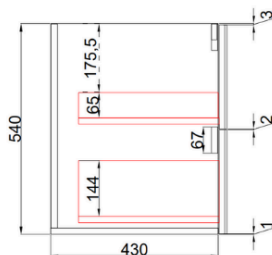

## VERONA WALL HUNG 1200mm

Code: CAWH41-1200

### Side View