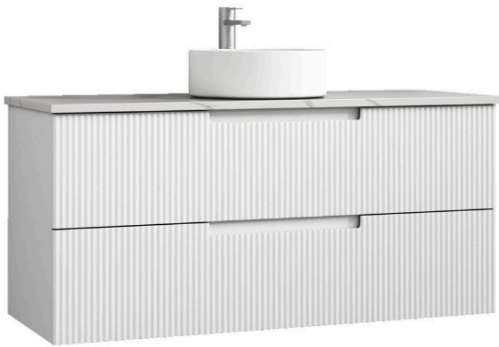

## Diamond Collection

## VERONA WALL HUNG 1200mm

Code: CAWH41-1200