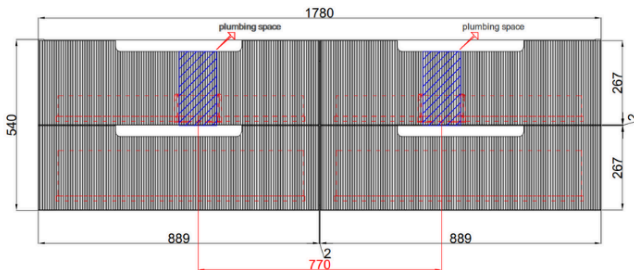

Aulic

Diamond Collection

VERONA WALL HUNG 1800mm

Code: CAWH41-1800

Front View

Side View

Features

- All-drawers model with Thermo laminated V-Groove (front) matte white finish
- Drawer organisers included
- L-rail designed finger pull
- Premium graphite interior
- Hettich InnoTech Atira premium runners

www.aulic.com.au

Updated in 06/2023

Aulic reserves the right to make modifications without prior notifications.