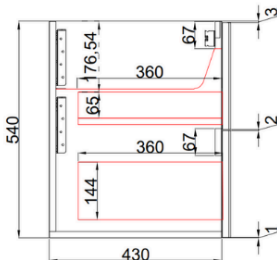

## VERONA WALL HUNG 1800mm

Code: CAWH41-1800

### Side View