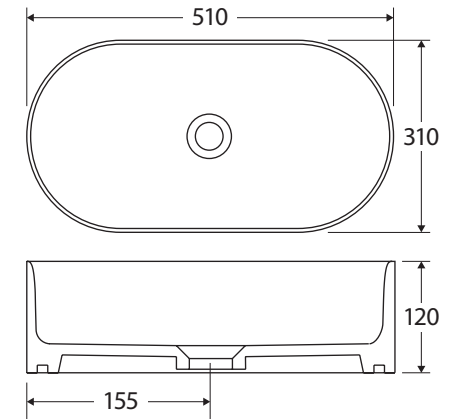

Aluca Pill

ABOVE COUNTER BASIN

Features

- 5mm slim edge design
- Vitreous china
- No overflow
- Requires 32 mm non-overflow waste (not included)
- Capacity: 8L

Available in

Gloss White
RB8010

Matte White
RB8010MW

We aim to ensure that specifications are correct at the time of publication. All measurements are shown in millimetres. For ceramic products, please allow +/- 10 mm tolerance for manufacturing variance. Always use measurements of actual product received for final specification as the technical drawing may contain differences. Due to printing limitations, physical colour may vary from the image shown. Fienza reserves the right to make modifications without prior notice.