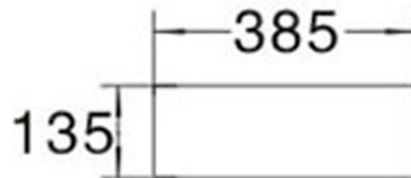

## Features:

- Square design with soft edges
- Above counter installation
- Sleek thin-edge profile
- Gloss white finish
- Superior vitreous china
- No tap hole or overflow
- Suits 32 mm drain waste without overflow (not included)
- Mixer tap & waste not included (sold separately)