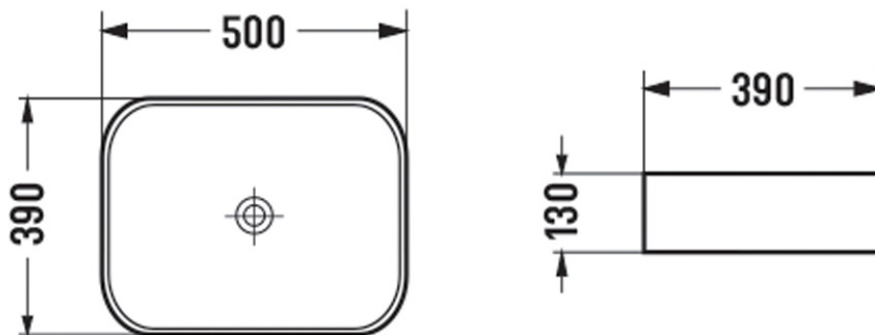

Features:

- Rectangular design with soft edges
- Above counter installation
- Sleek thin-edge profile
- Gloss white finish
- Superior vitreous china
- No tap hole or overflow
- Suits 32 mm drain waste without overflow (not included)
- Mixer tap & waste not included (sold separately)

Additional Information

- Product installation should be in accordance with the relevant standards.
- In order to fully benefit from warranty claims, please ensure products are installed by a licensed plumber.
- All measurements are in millimeters.
- Dimensions are nominal and subject to normal ceramic manufacturing variations. Please allow +/- 15 mm tolerance.
- For mark-ups & roughing-in, always use actual product measurement.
- Specifications may vary without notice as part of our continuous improvement practices.