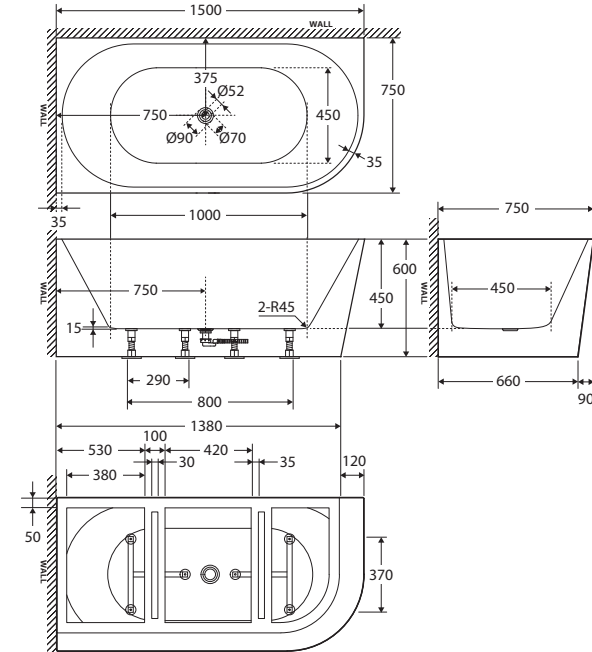

Matte White model

Available in

Cleaning & Care

- Regularly clean with mild soapy water using a microfibre cloth. Weekly cleaning is recommended.
- Do not use harsh detergents, bleach, cream cleaners, window cleaning sprays, or citrus based cleaners.
- Do not use undue pressure and wipe in one direction only.
- If using coloured essential oils, test in an inconspicuous area with water to ensure they won't stain the bath. Always add oils to a bath full of water.

We aim to ensure that specifications are correct at the time of publication. All measurements are shown in millimetres. Always use measurements of actual product received for final specification as the technical drawing may contain differences. Due to printing limitations, physical colour may vary from the image shown. Fienza reserves the right to make modifications without prior notice.