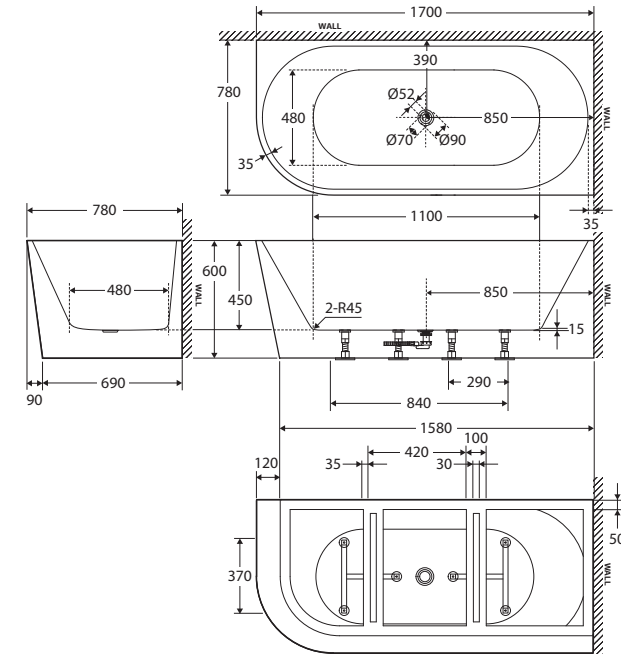

Matte White model

Available in

Cleaning & Care

- Regularly clean with mild soapy water using a microfibre cloth. Weekly cleaning is recommended.
- Do not use harsh detergents, bleach, cream cleaners, window cleaning sprays, or citrus based cleaners.
- Do not use undue pressure and wipe in one direction only.
- If using coloured essential oils, test in an inconspicuous area with water to ensure they won't stain the bath. Always add oils to a bath full of water.

We aim to ensure that specifications are correct at the time of publication. All measurements are shown in millimetres. Always use measurements of actual product received for final specification as the technical drawing may contain differences. Due to printing limitations, physical colour may vary from the image shown. Fienza reserves the right to make modifications without prior notice.