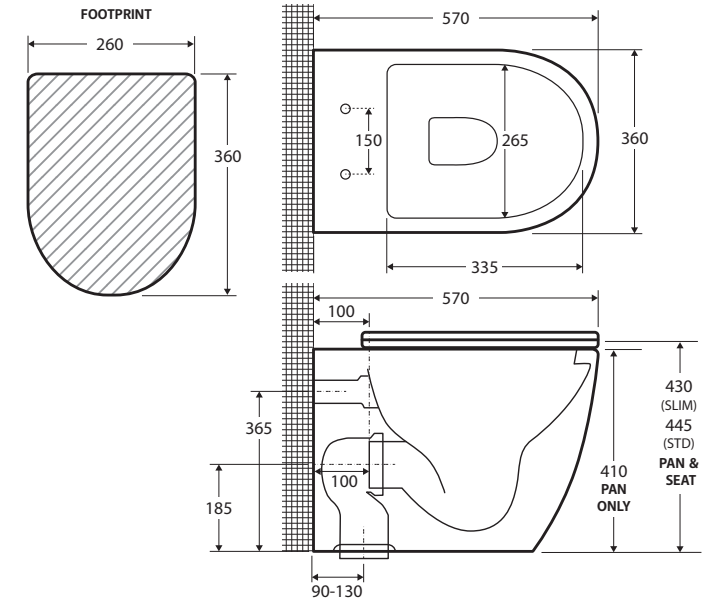

### Features

WELS 4 Star - 4.5/3L (3.3L avg/flush) with R&T cistern

- Gloss white finish
- Tornado rimless ultra quiet flush
- Concealed design (includes mounting screws)
- Stainless steel hinges

Cistern and flush buttons required (sold separately)

We aim to ensure that specifications are correct at the time of publication. All measurements are shown in millimetres. For ceramic products, please allow +/- 10 mm tolerance for manufacturing variance. Always use measurements of actual product received for final specification as the technical drawing may contain differences. Due to printing limitations, physical colour may vary from the image shown. Fienza reserves the right to make modifications without prior notice.