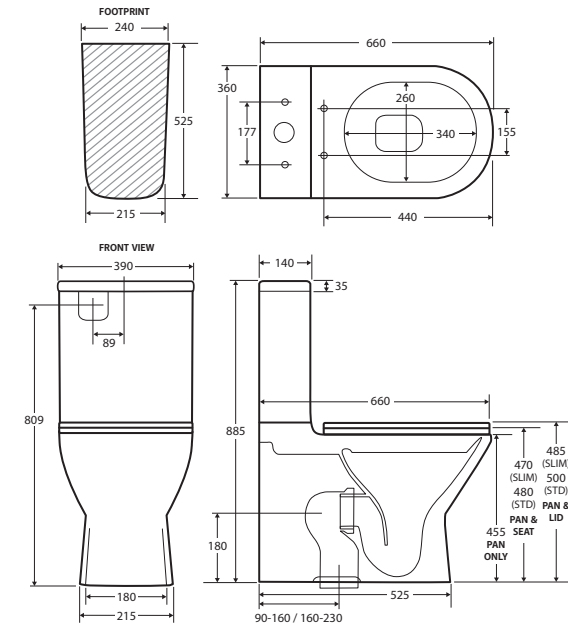

Tono BACK-TO-WALL TOILET SUITE

Features

WELS 4 Star - 4.6/3.1L (3.4L avg/flush)

- Gloss white finish
- Tornado rimless ultra quiet flush
- Extra height
- Quick release, soft close seat
- Chrome flush buttons & stainless steel hinges
- R&T or Geberit flush systems
- Top or bottom inlets:
 - Left top inlet
 - Left or right bottom inlet
- Can install for AS 1428.1:2021 Ambulant compliance

Tornado
Rimless

Ultra Quiet
Flush

Available in

P-Trap
R&T System
K028P

S-Trap 90-160
R&T System
K028A

S-Trap 160-230
R&T System
K028B

P-Trap
Geberit System
K028GEP

S-Trap 90-160
Geberit System
K028GEA

We aim to ensure that specifications are correct at the time of publication. All measurements are shown in millimetres. For ceramic products, please allow +/- 10 mm tolerance for manufacturing variance. Always use measurements of actual product received for final specification as the technical drawing may contain differences. Due to printing limitations, physical colour may vary from the image shown. Fienza reserves the right to make modifications without prior notice.