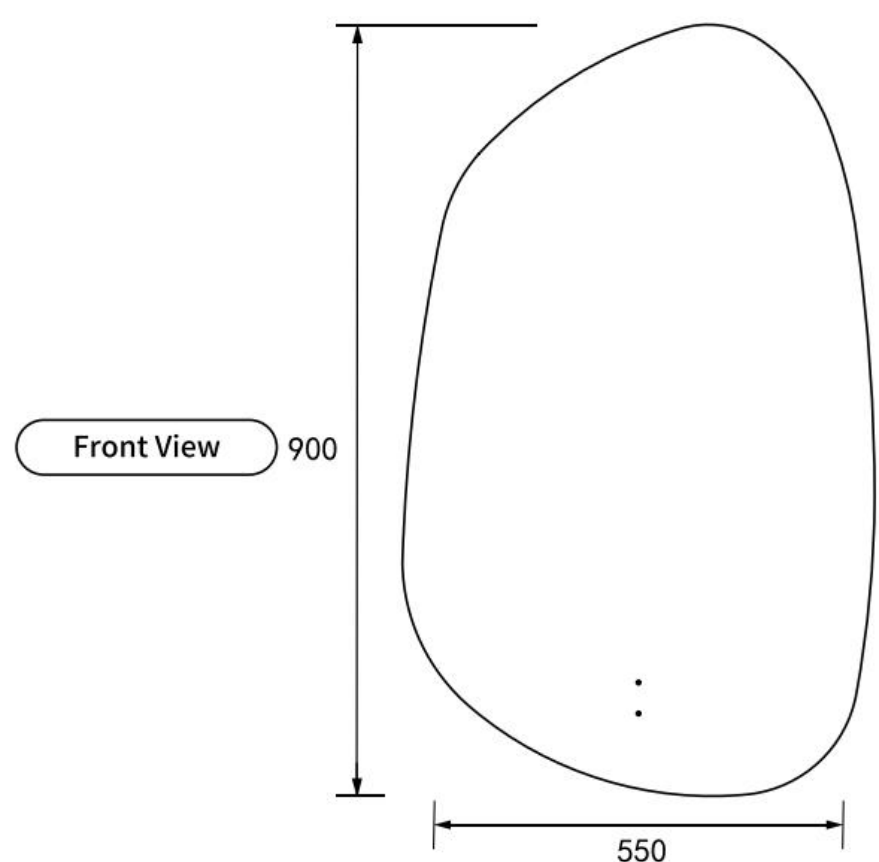

Diamond Collection

Tarcoola

Code: LMTAR-550

Features:

- LED lighting
- Mirror demister
- Touch free sensor
- Backlit
- Three-colour dimmable lighting
- Copper free mirror
- Stainless steel frame
- Optional frame colour
- Auto cut-off in 1.5 hours

Tarcoola Frameless

Size: 550x900x30mm

Diamond Collection

Tarcoola

Options of coloured frames:

LMTAR-550-GM
Gun Metal

LMTAR-550-MW
Matte White

LMTAR-550-MB
Matte Black