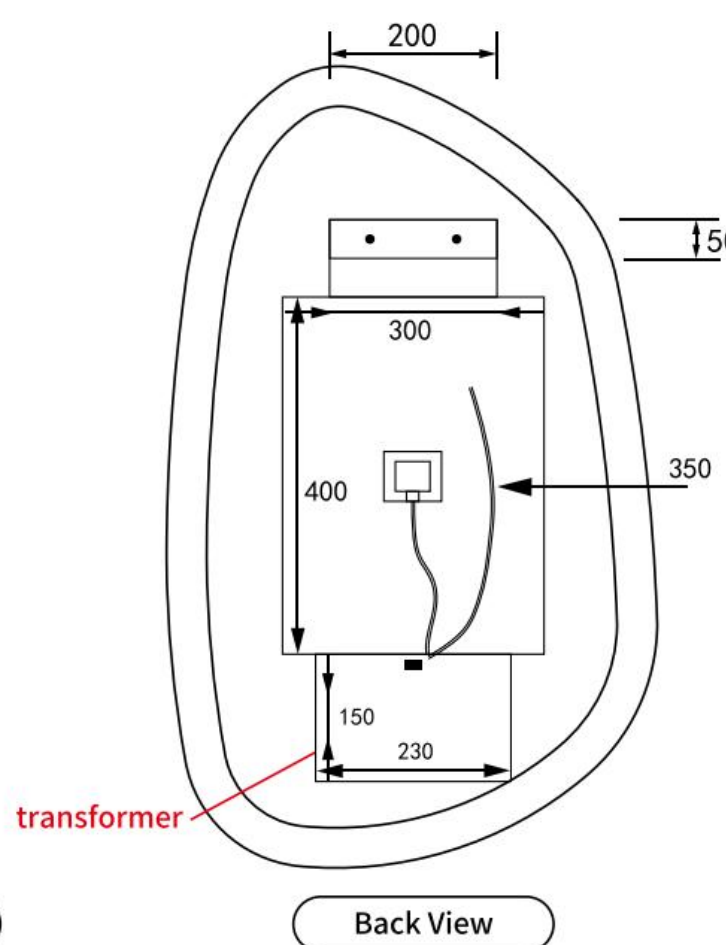

Diamond Collection

Tarcoola

Code: LMTAR-550

Features:

- LED lighting
- Mirror demister
- Touch free sensor
- Backlit
- Three-colour dimmable lighting
- Copper free mirror
- Stainless steel frame
- Optional frame colour
- Auto cut-off in 1.5 hours

Tarcoola Frameless

Size: 550x900x30mm

Diamond Collection

Tarcoola

Options of coloured frames:

LMTAR-550-GM
Gun Metal

LMTAR-550-MW
Matte White

LMTAR-550-MB
Matte Black