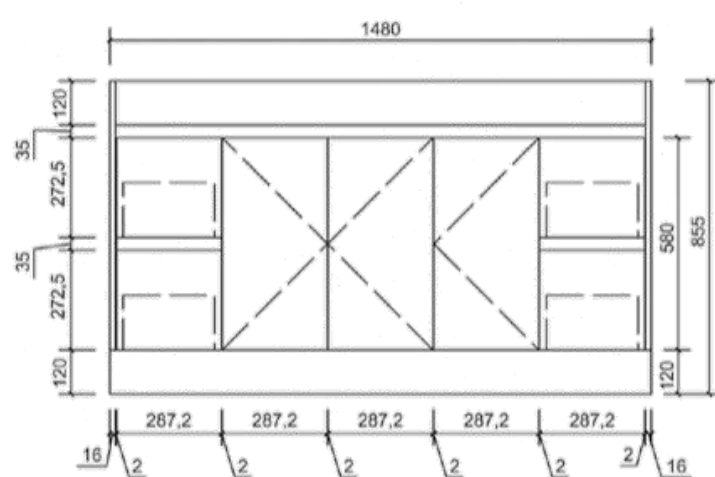

Aulic

Ruby Collection

Grace

Code: CA05

Features:

- Overall Length: from 600mm to 1500mm
- Overall Depth : 460mm
- With ceramic top, flat stone top and stone top
With undermount basin
- Soft-closing drawers and doors
- Completed timer-looking finish
- Bevel-grip finger pull

CA05-600

CA05-1200

CA05-750

CA05-1500

CA05-900

End view