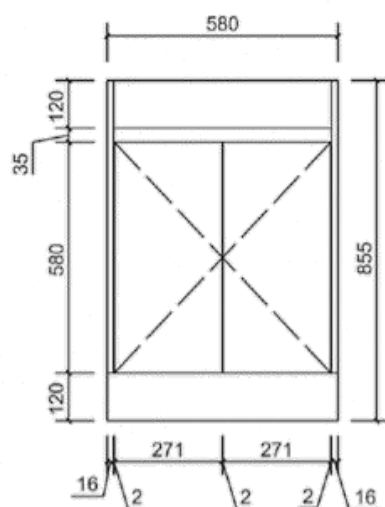

Aulic

Ruby Collection

Grace

Code: CA05

Features:

- Overall Length: from 600mm to 1500mm
- Overall Depth : 460mm
- With ceramic top, flat stone top and stone top
With undermount basin
- Soft-closing drawers and doors
- Completed timer-looking finish
- Bevel-grip finger pull

CA05-600

CA05-1200

CA05-750

CA05-1500

CA05-900

End view