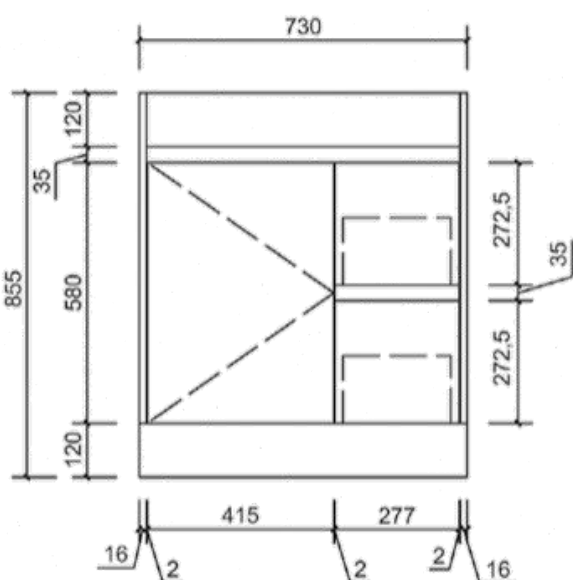

Aulic

Ruby Collection

Grace

Code: CA05

Features:

- Overall Length: from 600mm to 1500mm
- Overall Depth : 460mm
- With ceramic top, flat stone top and stone top
With undermount basin
- Soft-closing drawers and doors
- Completed timer-looking finish
- Bevel-grip finger pull

CA05-600

CA05-1200

CA05-750

CA05-1500

CA05-900

End view