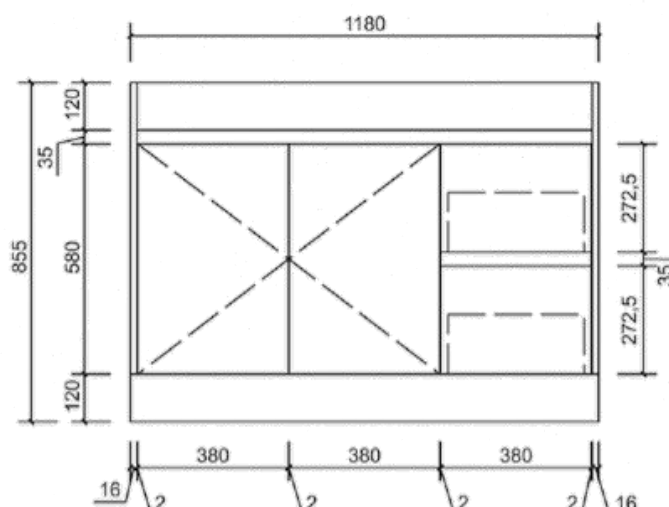

Aulic

Ruby Collection

Grace

Code: CA05

Features:

- Overall Length: from 600mm to 1500mm
- Overall Depth : 460mm
- With ceramic top, flat stone top and stone top
With undermount basin
- Soft-closing drawers and doors
- Completed timer-looking finish
- Bevel-grip finger pull

CA05-600

CA05-1200

CA05-750

CA05-1500

CA05-900

End view