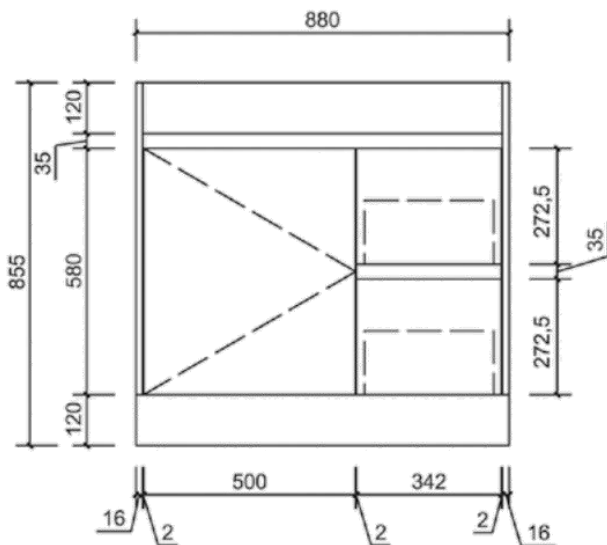

Aulic

Ruby Collection

Grace

Code: CA05

Features:

- Overall Length: from 600mm to 1500mm
- Overall Depth : 460mm
- With ceramic top, flat stone top and stone top
With undermount basin
- Soft-closing drawers and doors
- Completed timer-looking finish
- Bevel-grip finger pull

CA05-600

CA05-1200

CA05-750

CA05-1500

CA05-900

End view