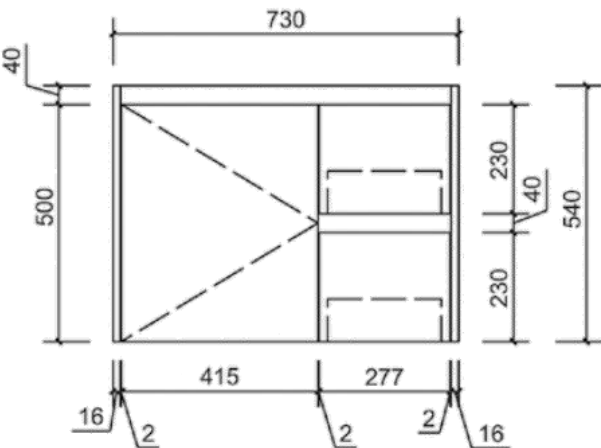

Aulic

Ruby Collection

Grace Wall Hung

Code: CAWH05

Features:

- Overall Length: from 600mm to 1500mm
- Overall Depth : 460mm
- With ceramic top, flat stone top and stone top
With undermount basin
- Soft-closing drawers and doors
- Completed timer-looking finish
- Bevel-grip finger pull

CAWH05-600

CAWH05-1200

CAWH05-750

CAWH05-1500

CAWH05-900

End view