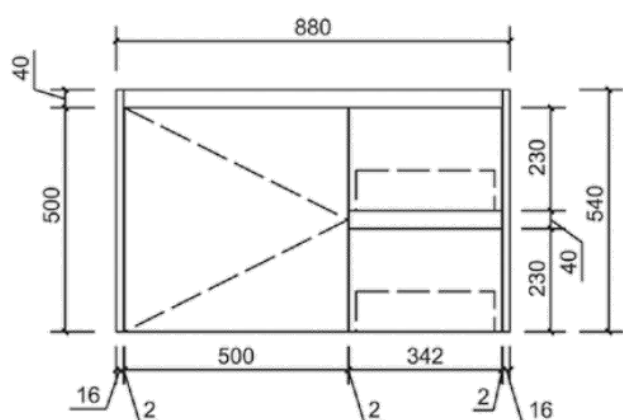

Aulic

Ruby Collection

Grace Wall Hung

Code: CAWH05

Features:

- Overall Length: from 600mm to 1500mm
- Overall Depth : 460mm
- With ceramic top, flat stone top and stone top
With undermount basin
- Soft-closing drawers and doors
- Completed timer-looking finish
- Bevel-grip finger pull

CAWH05-600

CAWH05-1200

CAWH05-750

CAWH05-1500

CAWH05-900

End view