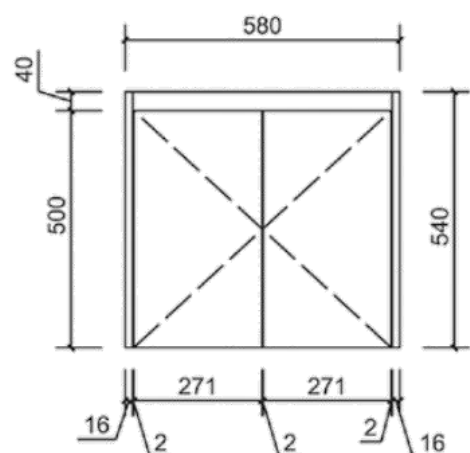

Aulic

Ruby Collection

Grace Wall Hung

Code: CAWH05

Features:

- Overall Length: from 600mm to 1500mm
- Overall Depth : 460mm
- With ceramic top, flat stone top and stone top
With undermount basin
- Soft-closing drawers and doors
- Completed timer-looking finish
- Bevel-grip finger pull

CAWH05-600

CAWH05-1200

CAWH05-750

CAWH05-1500

CAWH05-900

End view