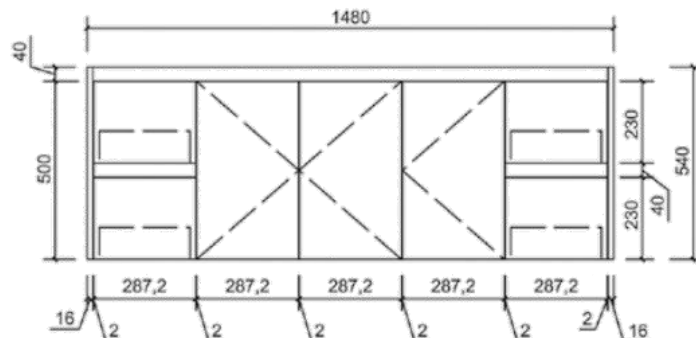

CAWH05-1500