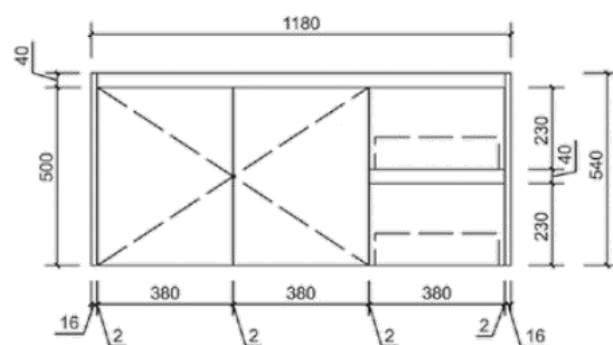

CAWH05-1200