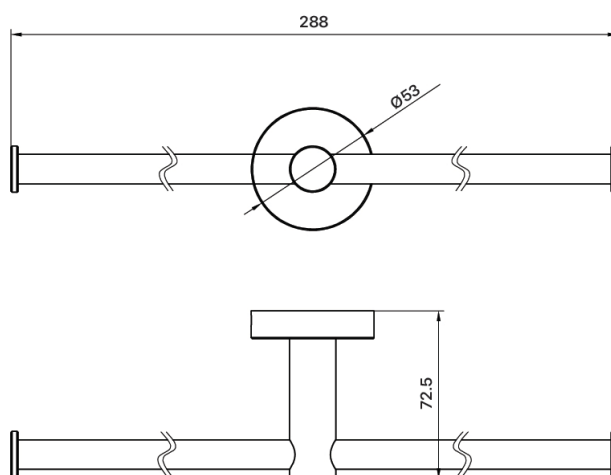

## CHIA DOUBLE TOILET ROLL HOLDER

SCAN FOR MORE

A BRAND BY

**BRASSHARDS**  
— GROUP —