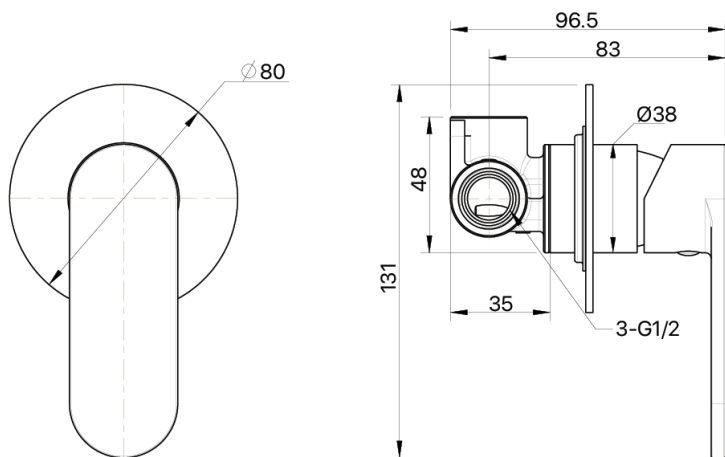

SCAN FOR MORE

A BRAND BY

BRASSHARDS

— GROUP —

www.mixxtapware.com.au | info@mixxtapware.com.au | 1800 657 697