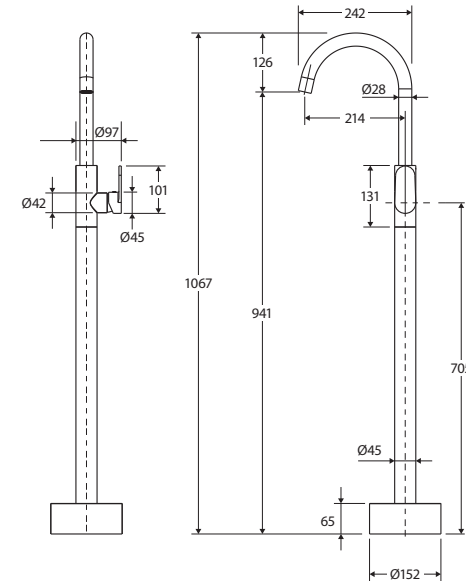

Empire Slim FLOOR MOUNTED BATH MIXER

Features

- Sleek, modern design
- Swivel function
- Made from solid brass
- WELS rating not required

Please note: This product may have a visible Fienza or Watermark logo.

Lead Free*

Available in

Electroplated
Chrome
221112-LF

Electroplated
Matte Black
221112B-LF

PVD
Brushed Nickel
221112BN-LF

PVD
Brushed Copper
221112CO-LF

PVD
Urban Brass
221112UB-LF

Cleaning & Care

- Regularly clean with mild soapy water using a microfibre cloth.
- In highly polluted or coastal locations, we recommend cleaning 2-3 times per week.
- Do not use harsh detergents, bleach, cream cleaners or citrus based cleaners. These substances are abrasive and will damage the surface.
- Do not use undue pressure and wipe in one direction only.

We aim to ensure that specifications are correct at the time of publication. All measurements are shown in millimetres. Always use measurements of actual product received for final specification as the technical drawing may contain differences. Due to printing limitations, physical colour may vary from the image shown. Fienza reserves the right to make modifications without prior notice.