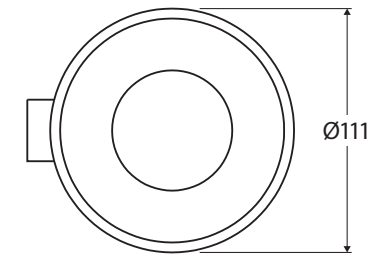

Empire Slim

GLASS SOAP DISH

Features

- Clear glass dish
- Soap dish is removable for easy cleaning
- High strength mounting brackets
- Made from glass and stainless steel

Please Note: These products may have a visible Fienza logo.

Available in

Electroplated
Chrome
88906

Electroplated
Matte Black
88906B

PVD
Brushed Nickel
88906BN

PVD
Brushed Copper
88906CO

PVD
Urban Brass
88906UB

Cleaning & Care

- Regularly clean with mild soapy water using a microfibre cloth.
- In highly polluted or coastal locations, we recommend cleaning 2-3 times per week.
- Do not use harsh detergents, bleach, cream cleansers or citrus based cleaners. These substances are abrasive and will damage the surface.
- Do not use undue pressure and wipe in one direction only.

We aim to ensure that specifications are correct at the time of publication. All measurements are shown in millimetres. Always use measurements of actual product received for final specification as the technical drawing may contain differences. Due to printing limitations, physical colour may vary from the image shown. Fienza reserves the right to make modifications without prior notice.