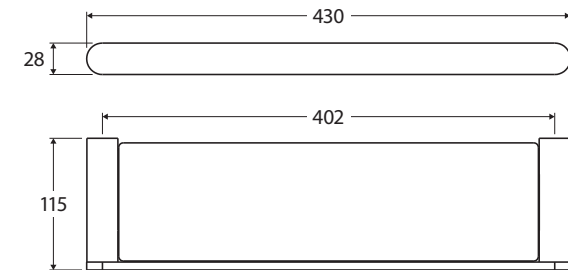

Empire Slim GLASS SHELF

Features

- Slim, rounded design
- 8 mm thick clear tempered glass shelf
- High strength mounting brackets
- Made from glass and stainless steel

Please Note: These products may have a visible Fienza logo.

We aim to ensure that specifications are correct at the time of publication. All measurements are shown in millimetres. Always use measurements of actual product received for final specification as the technical drawing may contain differences. Due to printing limitations, physical colour may vary from the image shown. Fienza reserves the right to make modifications without prior notice.