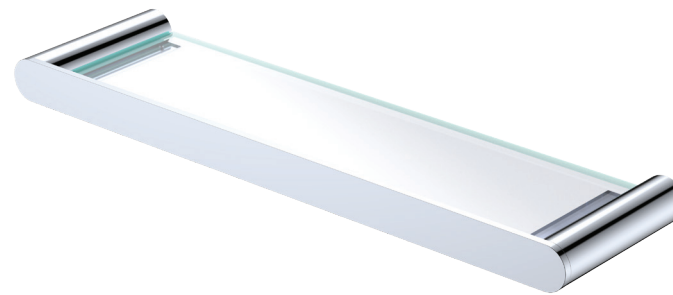

Empire Slim GLASS SHELF

Features

- Slim, rounded design
- 8 mm thick clear tempered glass shelf
- High strength mounting brackets
- Made from glass and stainless steel

Please Note: These products may have a visible Fienza logo.

Available in

Electroplated
Chrome
88907

Electroplated
Matte Black
88907B

PVD
Brushed Nickel
88907BN

PVD
Brushed Copper
88907CO

PVD
Urban Brass
88907UB

Cleaning & Care

- Regularly clean with mild soapy water using a microfibre cloth.
- In highly polluted or coastal locations, we recommend cleaning 2-3 times per week.
- Do not use harsh detergents, bleach, cream cleansers or citrus based cleaners. These substances are abrasive and will damage the surface.
- Do not use undue pressure and wipe in one direction only.