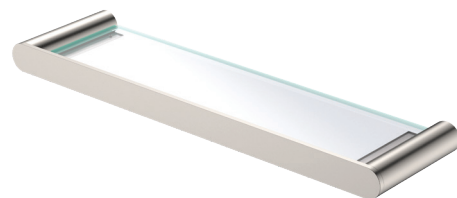

Empire Slim GLASS SHELF

Features

- Slim, rounded design
- 8 mm thick clear tempered glass shelf
- High strength mounting brackets
- Made from glass and stainless steel

Please Note: These products may have a visible Fienza logo.

Available in

Electroplated
Chrome
88907

Electroplated
Matte Black
88907B

PVD
Brushed Nickel
88907BN

PVD
Brushed Copper
88907CO

PVD
Urban Brass
88907UB

Cleaning & Care

- Regularly clean with mild soapy water using a microfibre cloth.
- In highly polluted or coastal locations, we recommend cleaning 2-3 times per week.
- Do not use harsh detergents, bleach, cream cleansers or citrus based cleaners. These substances are abrasive and will damage the surface.
- Do not use undue pressure and wipe in one direction only.