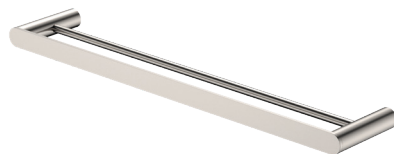

Empire Slim

DOUBLE TOWEL RAIL, 600MM

Features

- Slim, rounded design
- Fixed length rail (not removable or adjustable)
- High-strength mounting brackets
- Made from stainless steel

Please Note: These products may have a visible Fienza logo.

Available in

Electroplated
Chrome
88908600

Electroplated
Matte Black
88908600B

PVD
Brushed Nickel
88908600BN

PVD
Brushed Copper
88908600CO

PVD
Urban Brass
88908600UB

Cleaning & Care

- Regularly clean with mild soapy water using a microfibre cloth.
- In highly polluted or coastal locations, we recommend cleaning 2-3 times per week.
- Do not use harsh detergents, bleach, cream cleansers or citrus based cleaners. These substances are abrasive and will damage the surface.
- Do not use undue pressure and wipe in one direction only.