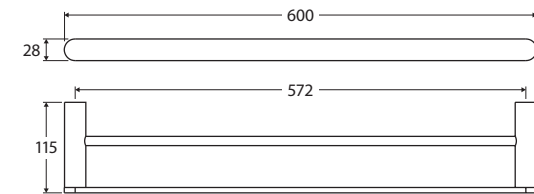

Empire Slim

DOUBLE TOWEL RAIL, 600MM

Features

- Slim, rounded design
- Fixed length rail (not removable or adjustable)
- High-strength mounting brackets
- Made from stainless steel

Please Note: These products may have a visible Fienza logo.

We aim to ensure that specifications are correct at the time of publication. All measurements are shown in millimetres. Always use measurements of actual product received for final specification as the technical drawing may contain differences. Due to printing limitations, physical colour may vary from the image shown. Fienza reserves the right to make modifications without prior notice.