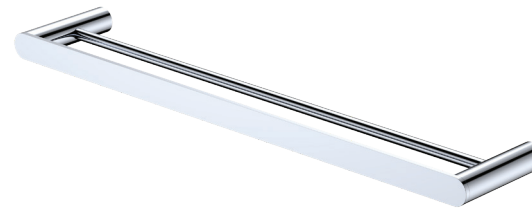

Empire Slim

DOUBLE TOWEL RAIL, 600MM

Features

- Slim, rounded design
- Fixed length rail (not removable or adjustable)
- High-strength mounting brackets
- Made from stainless steel

Please Note: These products may have a visible Fienza logo.

Available in

Electroplated
Chrome
88908600

Electroplated
Matte Black
88908600B

PVD
Brushed Nickel
88908600BN

PVD
Brushed Copper
88908600CO

PVD
Urban Brass
88908600UB

Cleaning & Care

- Regularly clean with mild soapy water using a microfibre cloth.
- In highly polluted or coastal locations, we recommend cleaning 2-3 times per week.
- Do not use harsh detergents, bleach, cream cleansers or citrus based cleaners. These substances are abrasive and will damage the surface.
- Do not use undue pressure and wipe in one direction only.