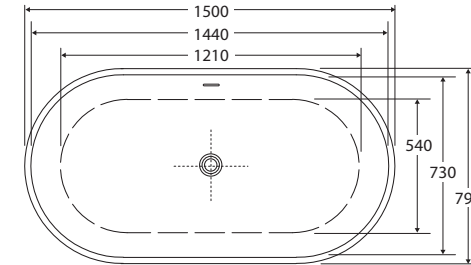

## FREESTANDING ACRYLIC BATH WITH OVERFLOW, 1500MM

### Features

- Freestanding style
- Gloss white finish
- UV stabilised premium sanitary-grade acrylic with Lucite MMA
- Built-in overflow
- Requires 40 mm overflow waste (not included)
- Built-in steel support frame
- Adjustable self-supporting feet
- Capacity: 304L
- Net weight: 36 kg
- Gross weight: 43 kg

We aim to ensure that specifications are correct at the time of publication. All measurements are shown in millimetres. Always use measurements of actual product received for final specification as the technical drawing may contain differences. Due to printing limitations, physical colour may vary from the image shown. Fienza reserves the right to make modifications without prior notice.