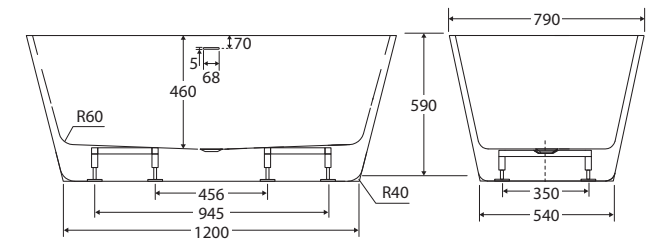

## FREESTANDING ACRYLIC BATH WITH OVERFLOW, 1500MM

### Features

- Freestanding style
- Gloss white finish
- UV stabilised premium sanitary-grade acrylic with Lucite MMA
- Built-in overflow
- Requires 40 mm overflow waste (not included)
- Built-in steel support frame
- Adjustable self-supporting feet
- Capacity: 304L
- Net weight: 36 kg
- Gross weight: 43 kg

We aim to ensure that specifications are correct at the time of publication. All measurements are shown in millimetres. Always use measurements of actual product received for final specification as the technical drawing may contain differences. Due to printing limitations, physical colour may vary from the image shown. Fienza reserves the right to make modifications without prior notice.