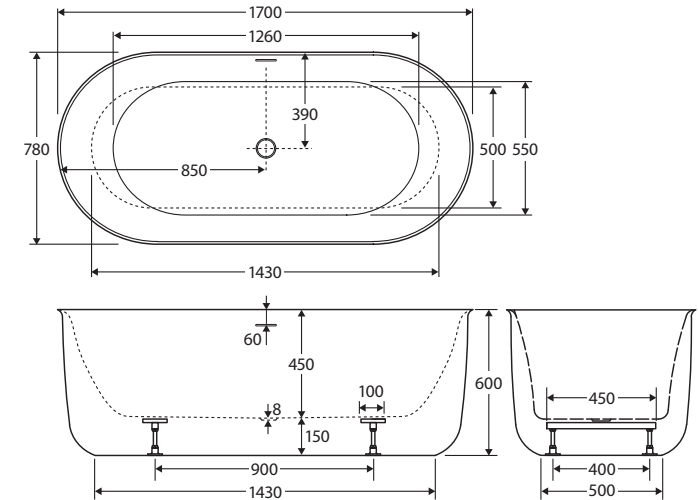

## FREESTANDING ACRYLIC BATH WITH OVERFLOW, 1700MM

### Features

- Modern vintage design
- Freestanding style
- UV stabilised premium sanitary-grade acrylic with Lucite MMA
- Built-in overflow
- Chrome pull-out/pop-up waste included
- Built-in steel support frame
- Adjustable self-supporting feet
- Capacity: 290L
- Net weight: 42 kg
- Gross weight: 49 kg

We aim to ensure that specifications are correct at the time of publication. All measurements are shown in millimetres. Always use measurements of actual product received for final specification as the technical drawing may contain differences. Due to printing limitations, physical colour may vary from the image shown. Fienza reserves the right to make modifications without prior notice.