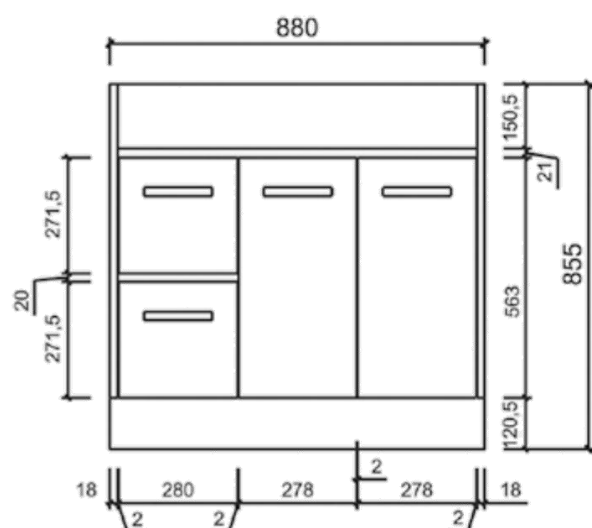

Aulic

Ruby Collection

Rocky

Code: CA12

Features:

- Overall Length: from 600mm to 1500mm
- Overall Depth : 460mm
- With ceramic top, flat stone top and stone top wit UM
- Soft-closing drawers and doors
- Choice of handle options.

Handle options

* One option only per cabinet.

CA12-600

CA12-750

CA12-900

CA12-1200

CA12-1500