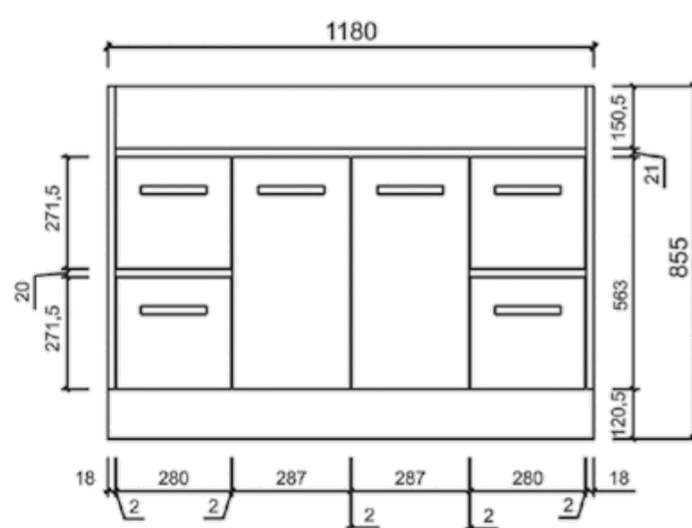

Aulic

Ruby Collection

Rocky

Code: CA12

Features:

- Overall Length: from 600mm to 1500mm
- Overall Depth : 460mm
- With ceramic top, flat stone top and stone top wit UM
- Soft-closing drawers and doors
- Choice of handle options.

Handle options

* One option only per cabinet.

CA12-600

CA12-750

CA12-900

CA12-1200

CA12-1500