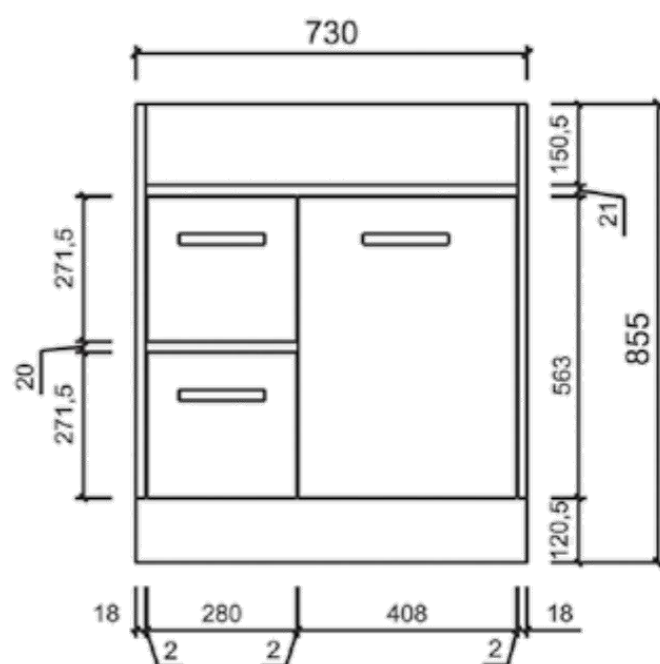

Aulic

Ruby Collection

Rocky

Code: CA12

Features:

- Overall Length: from 600mm to 1500mm
- Overall Depth : 460mm
- With ceramic top, flat stone top and stone top wit UM
- Soft-closing drawers and doors
- Choice of handle options.

Handle options

* One option only per cabinet.

CA12-600

CA12-750

CA12-900

CA12-1200

CA12-1500