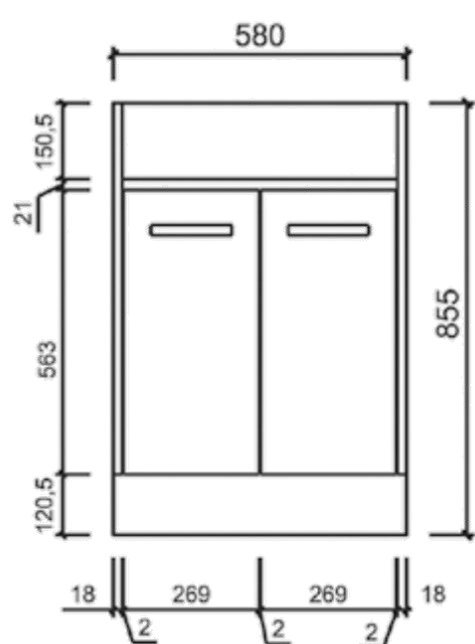

Aulic

Ruby Collection

Rocky

Code: CA12

Features:

- Overall Length: from 600mm to 1500mm
- Overall Depth : 460mm
- With ceramic top, flat stone top and stone top wit UM
- Soft-closing drawers and doors
- Choice of handle options.

Handle options

* One option only per cabinet.

CA12-600

CA12-750

CA12-900

CA12-1200

CA12-1500