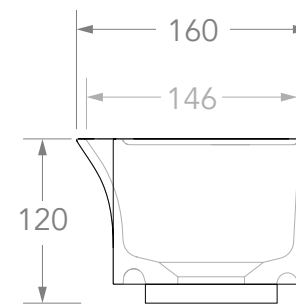

* 20DIA WALL MOUNTING
BOSSSES

PRODUCT:	HALO
SIZE:	450W x 160D x 100H
CODE:	TOPSHAL45WGLTH (LEFT OFFSET) / TOPSHAL45WGRTH (RIGHT OFFSET)**
VERSION: 04	DATE: 16/10/2023

CAPACITY:	1L TO RIM
STYLE:	WALL BASIN, OFFSET BOWL (LEFT SHOWN)
MATERIAL:	SOLID SURFACE
FINISH:	GLOSS WHITE
TAP HOLE:	1 TAP HOLE

NOTES:
 DIMENSIONS ARE NOMINAL. DO NOT DRILL OR ROUGH IN UNTIL YOU HAVE RECIEVED AND MEASURED YOUR PRODUCT.
 ALL DIMENSIONS ARE IN MILLIMETRES. DO NOT MEASURE FROM DRAWING.
 BASIN SUITS 32MM WASTE. ADP UNIVERSAL PLUG AND WASTE RECOMMENDED (SOLD SEPARATELY).
 * THIS BASIN CAN BE WALL MOUNTED. FIXINGS NOT INCLUDED.
 ** LEFT OFFSET PICTURED. RIGHT OFFSET IS THE SAME, BUT MIRRORRED.