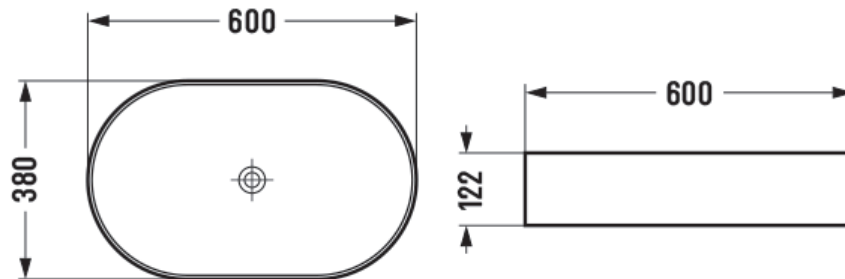

Features:

- Unique curved rectangular shape
- Sleek thin-edge design
- Above counter installation
- Gloss white finish
- Superior vitreous china
- No tap hole or overflow
- Suits 32 mm drain waste without overflow (not included)
- Mixer tap & waste not included (sold separately)

Additional Information

- Product installation should be in accordance with the relevant standards.
- In order to fully benefit from warranty claims, please ensure products are installed by a licensed plumber.
- All measurements are in millimeters.
- Dimensions are nominal and subject to normal ceramic manufacturing variations. Please allow +/- 15 mm tolerance.
- For mark-ups & roughing-in, always use actual product measurement.
- Specifications may vary without notice as part of our continuous improvement practices.