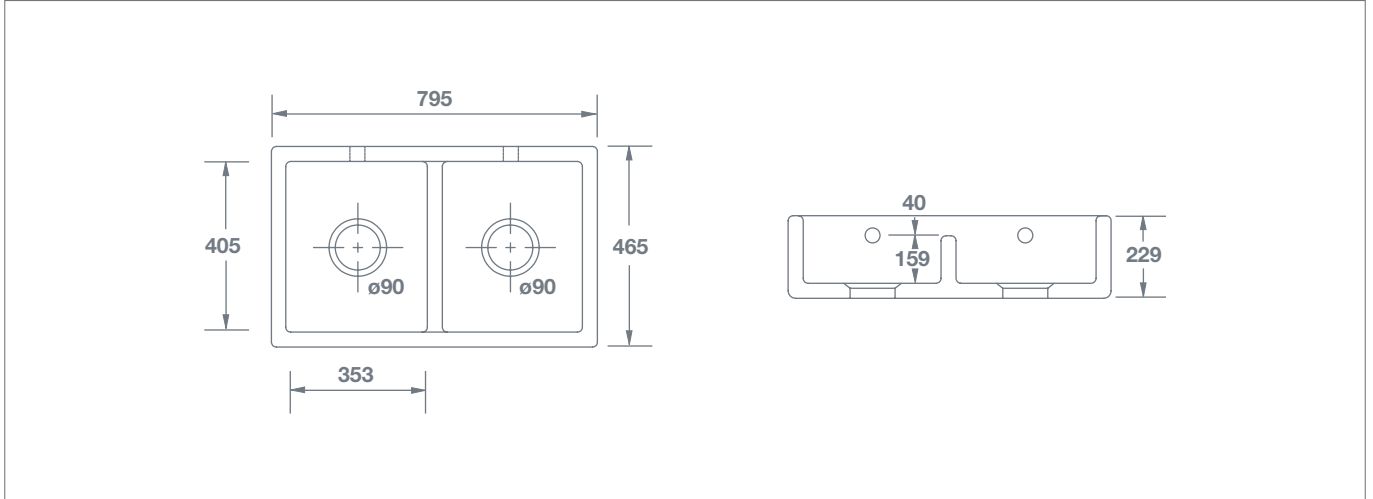

Shaker Double 800

		Dimensions					
Shaker Double 800 White with round overflows	SCSH800WH	(mm)	795	465	229	90	60.5